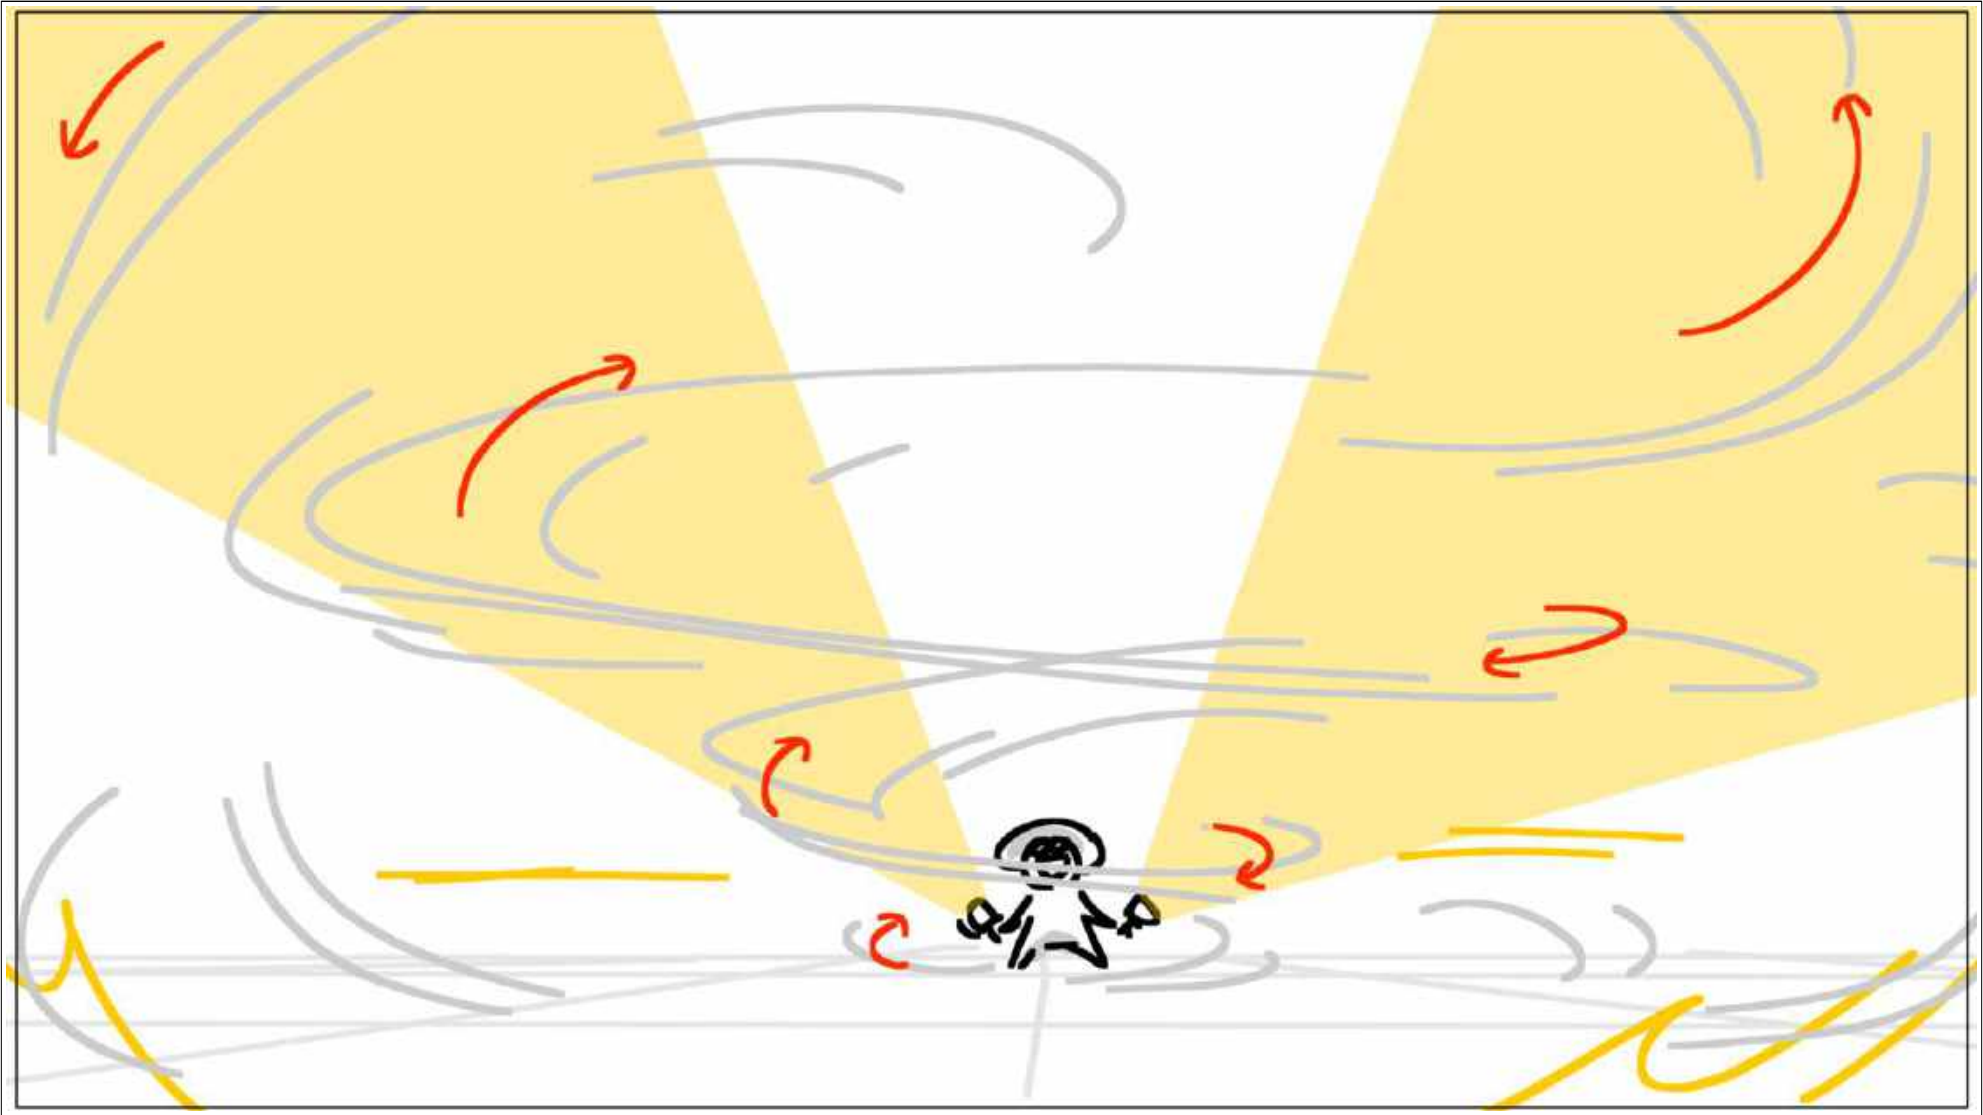

Scene	5_H_4	Duration	17:00	Panel	16	Duration	01:00

Dialog
TONY
DUAL WIELD!