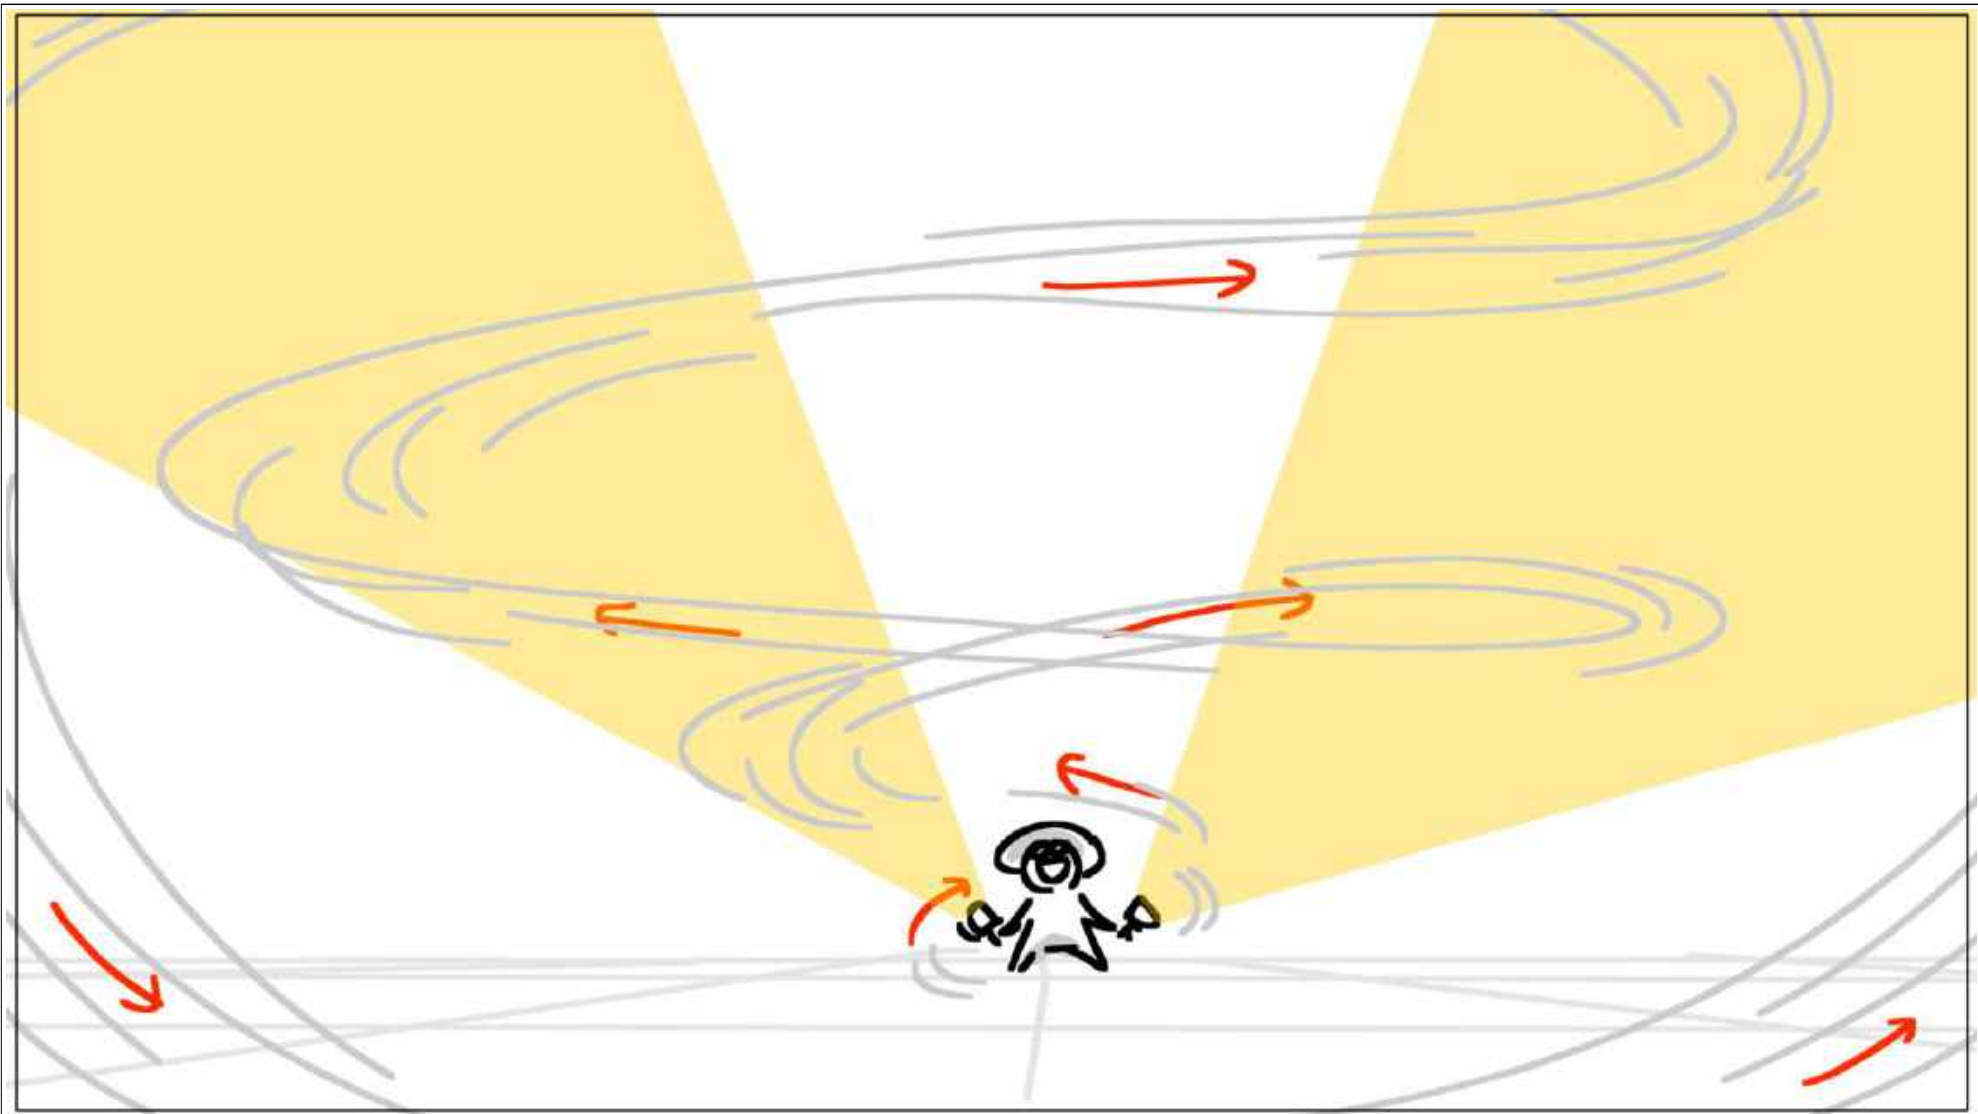

Scene	5_H_4	Duration	17:00	Panel	17	Duration	01:00

Dialog
TONY
DUAL WIELD!