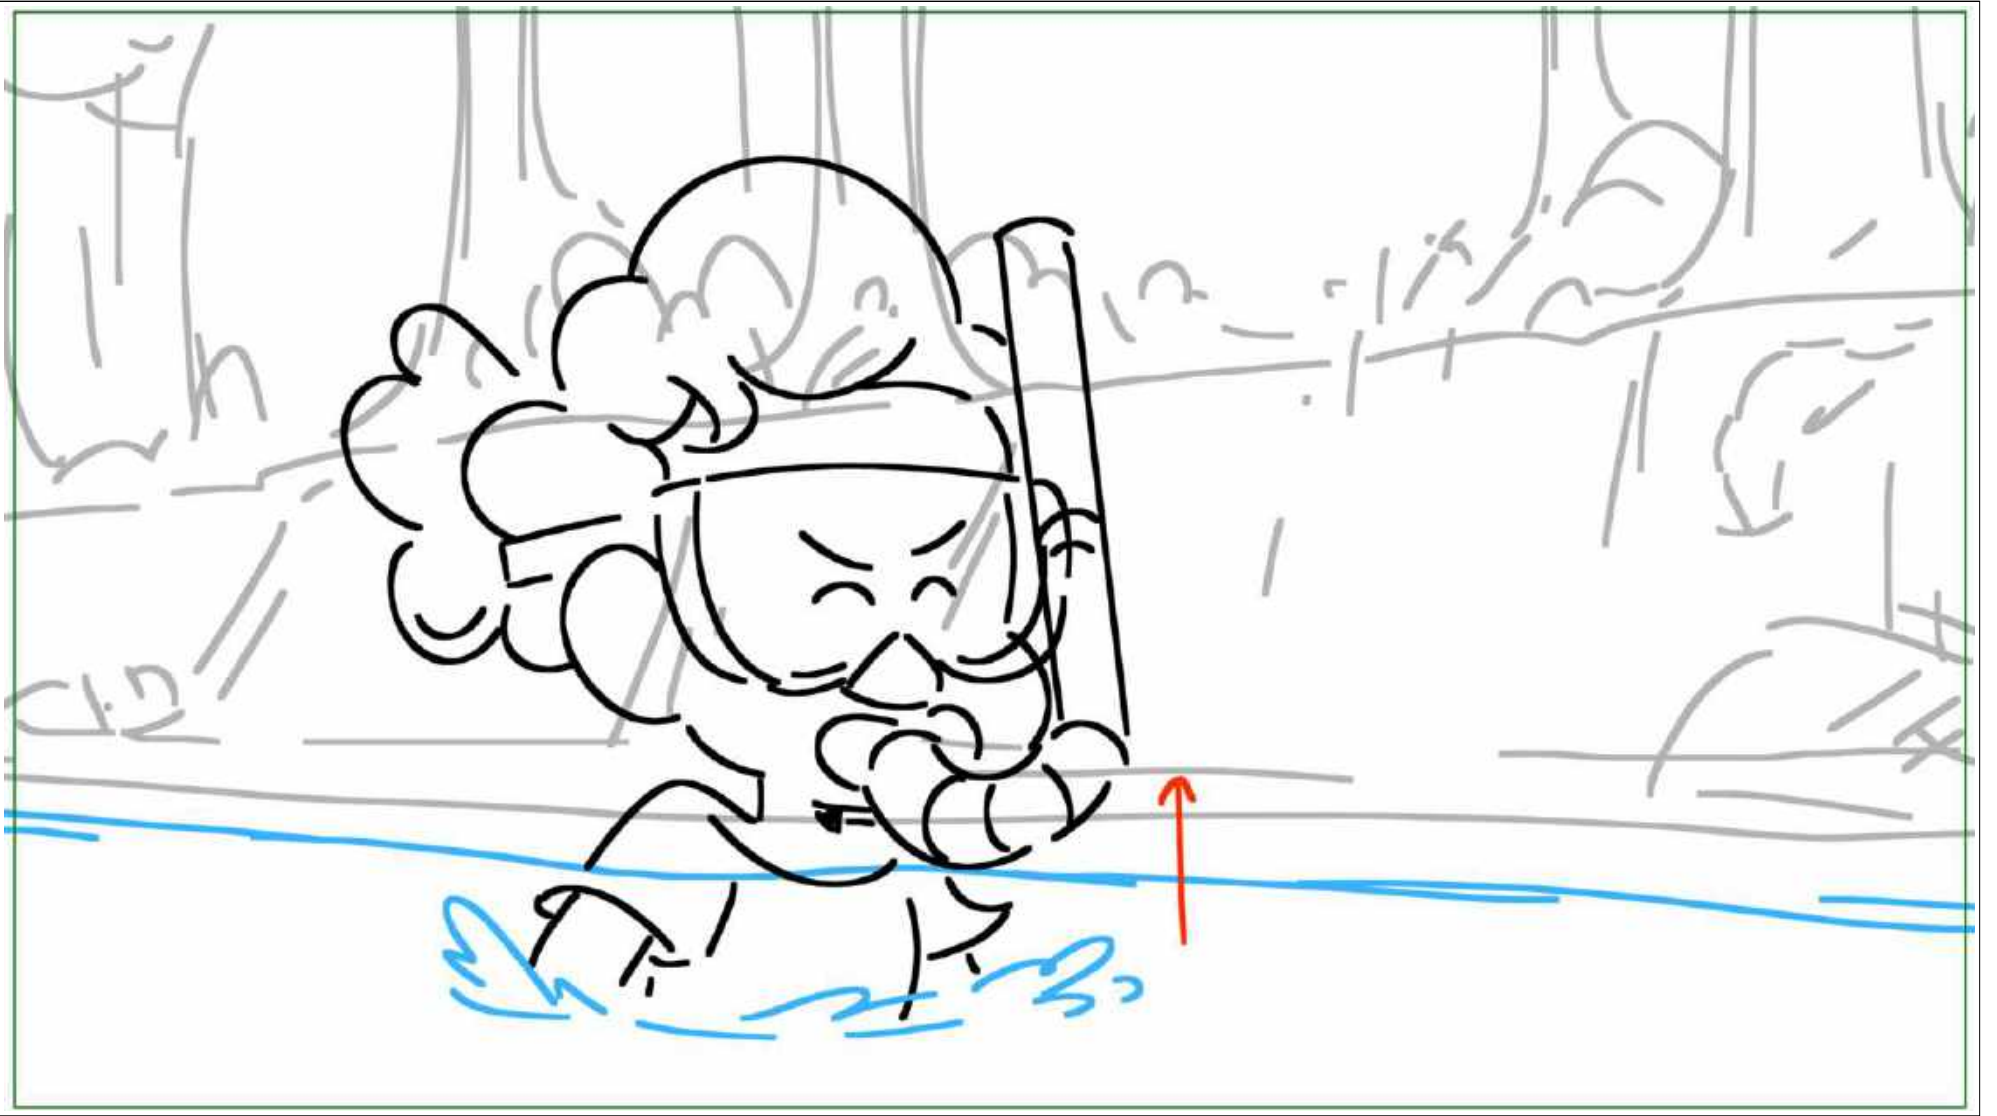

Scene	4_A_1	Duration	09:00	Panel	6	Duration	01:00