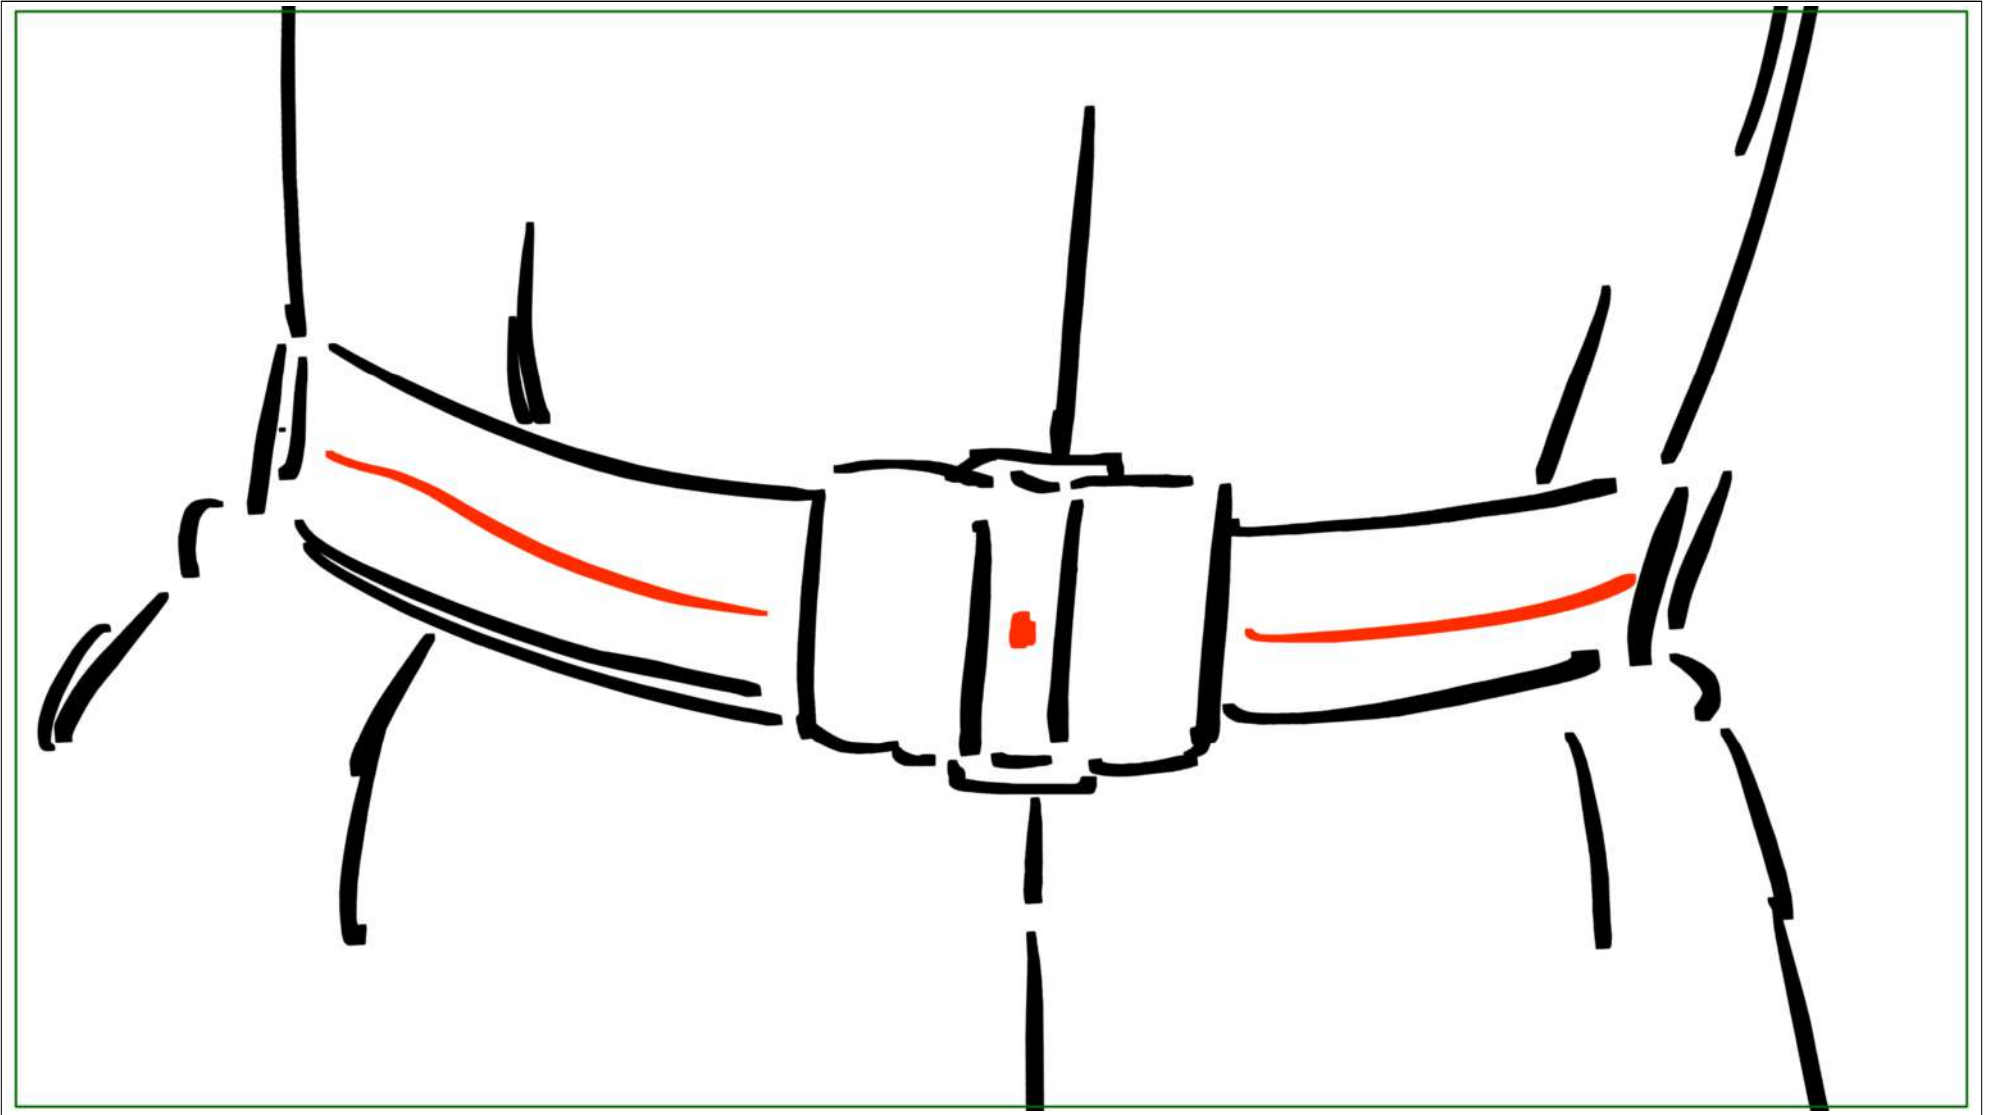

Scene	Duration	Panel	Duration
62	03:00	3	01:00