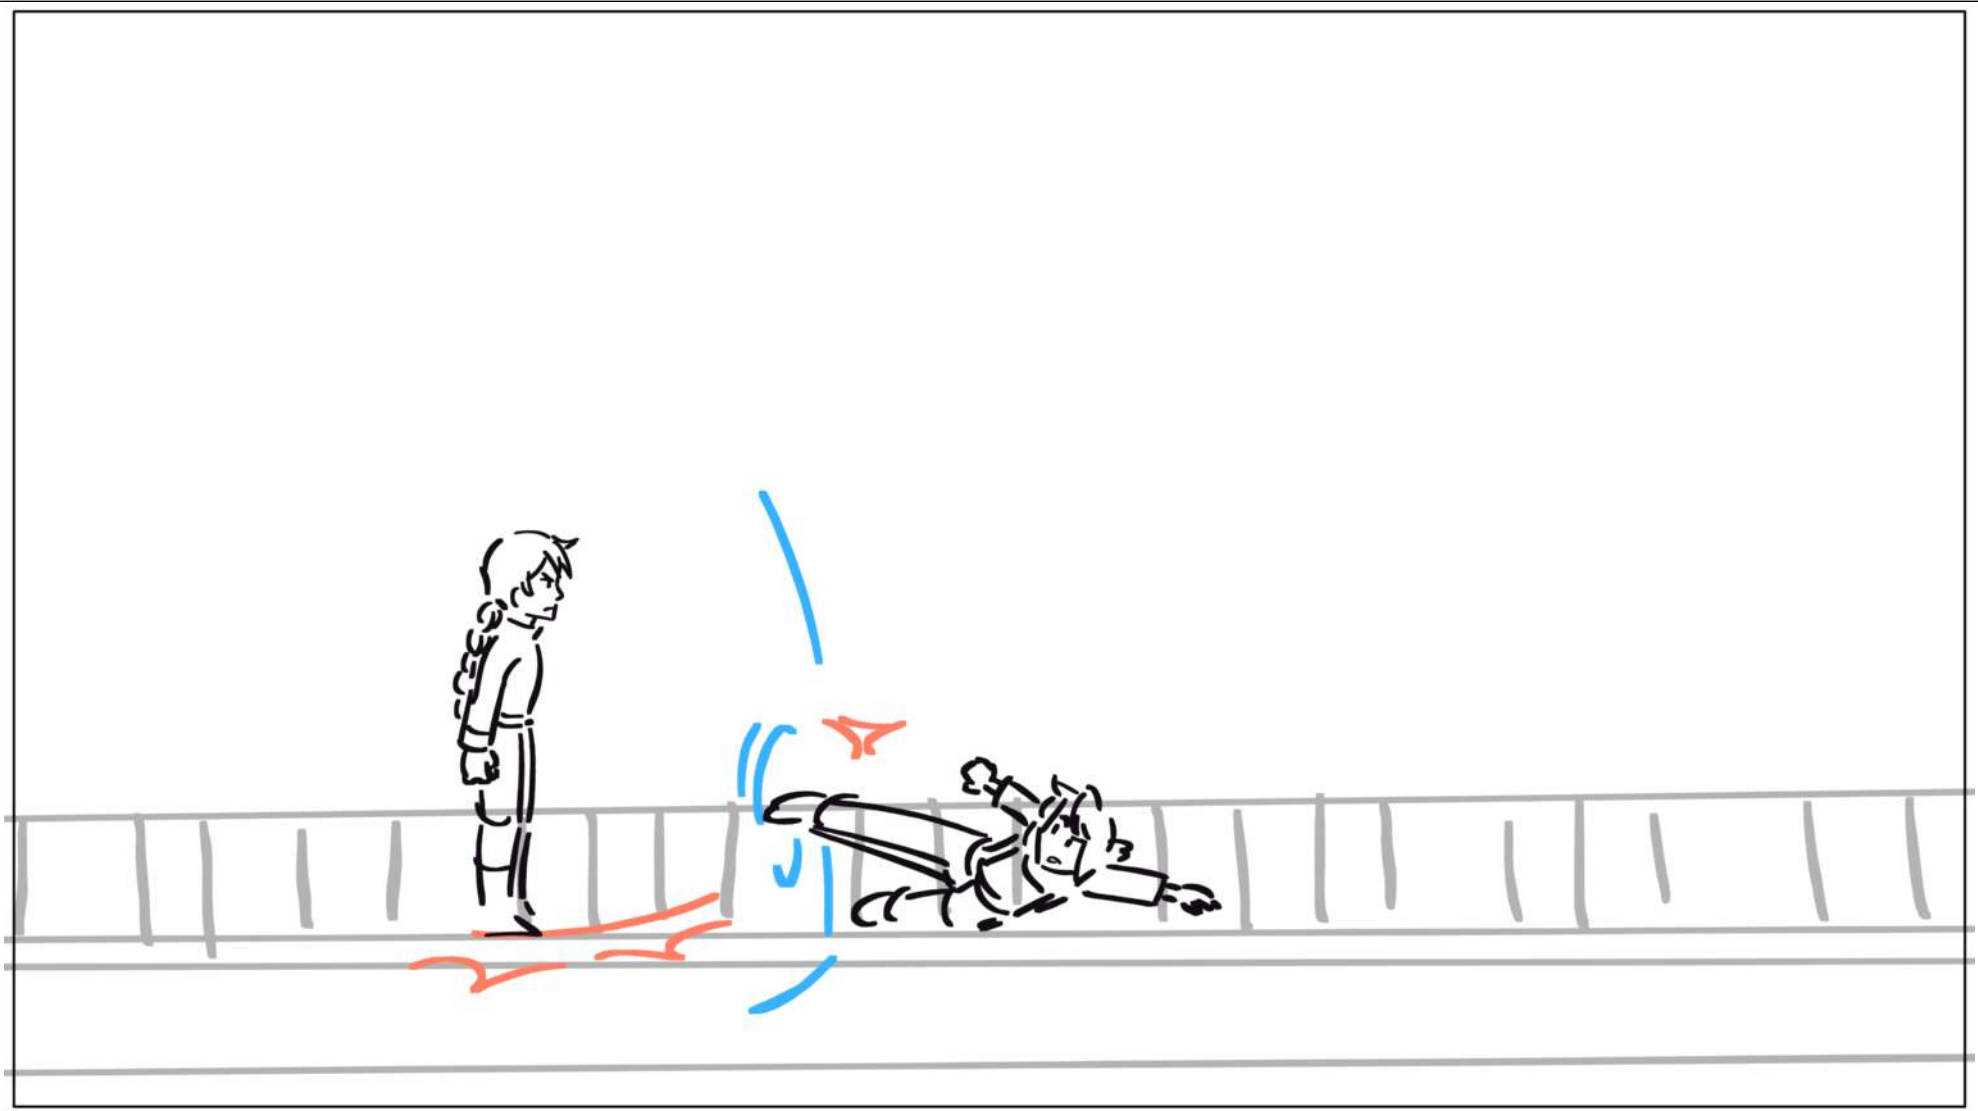

Scene	Duration	Panel	Duration
57_A	04:00	2	01:00