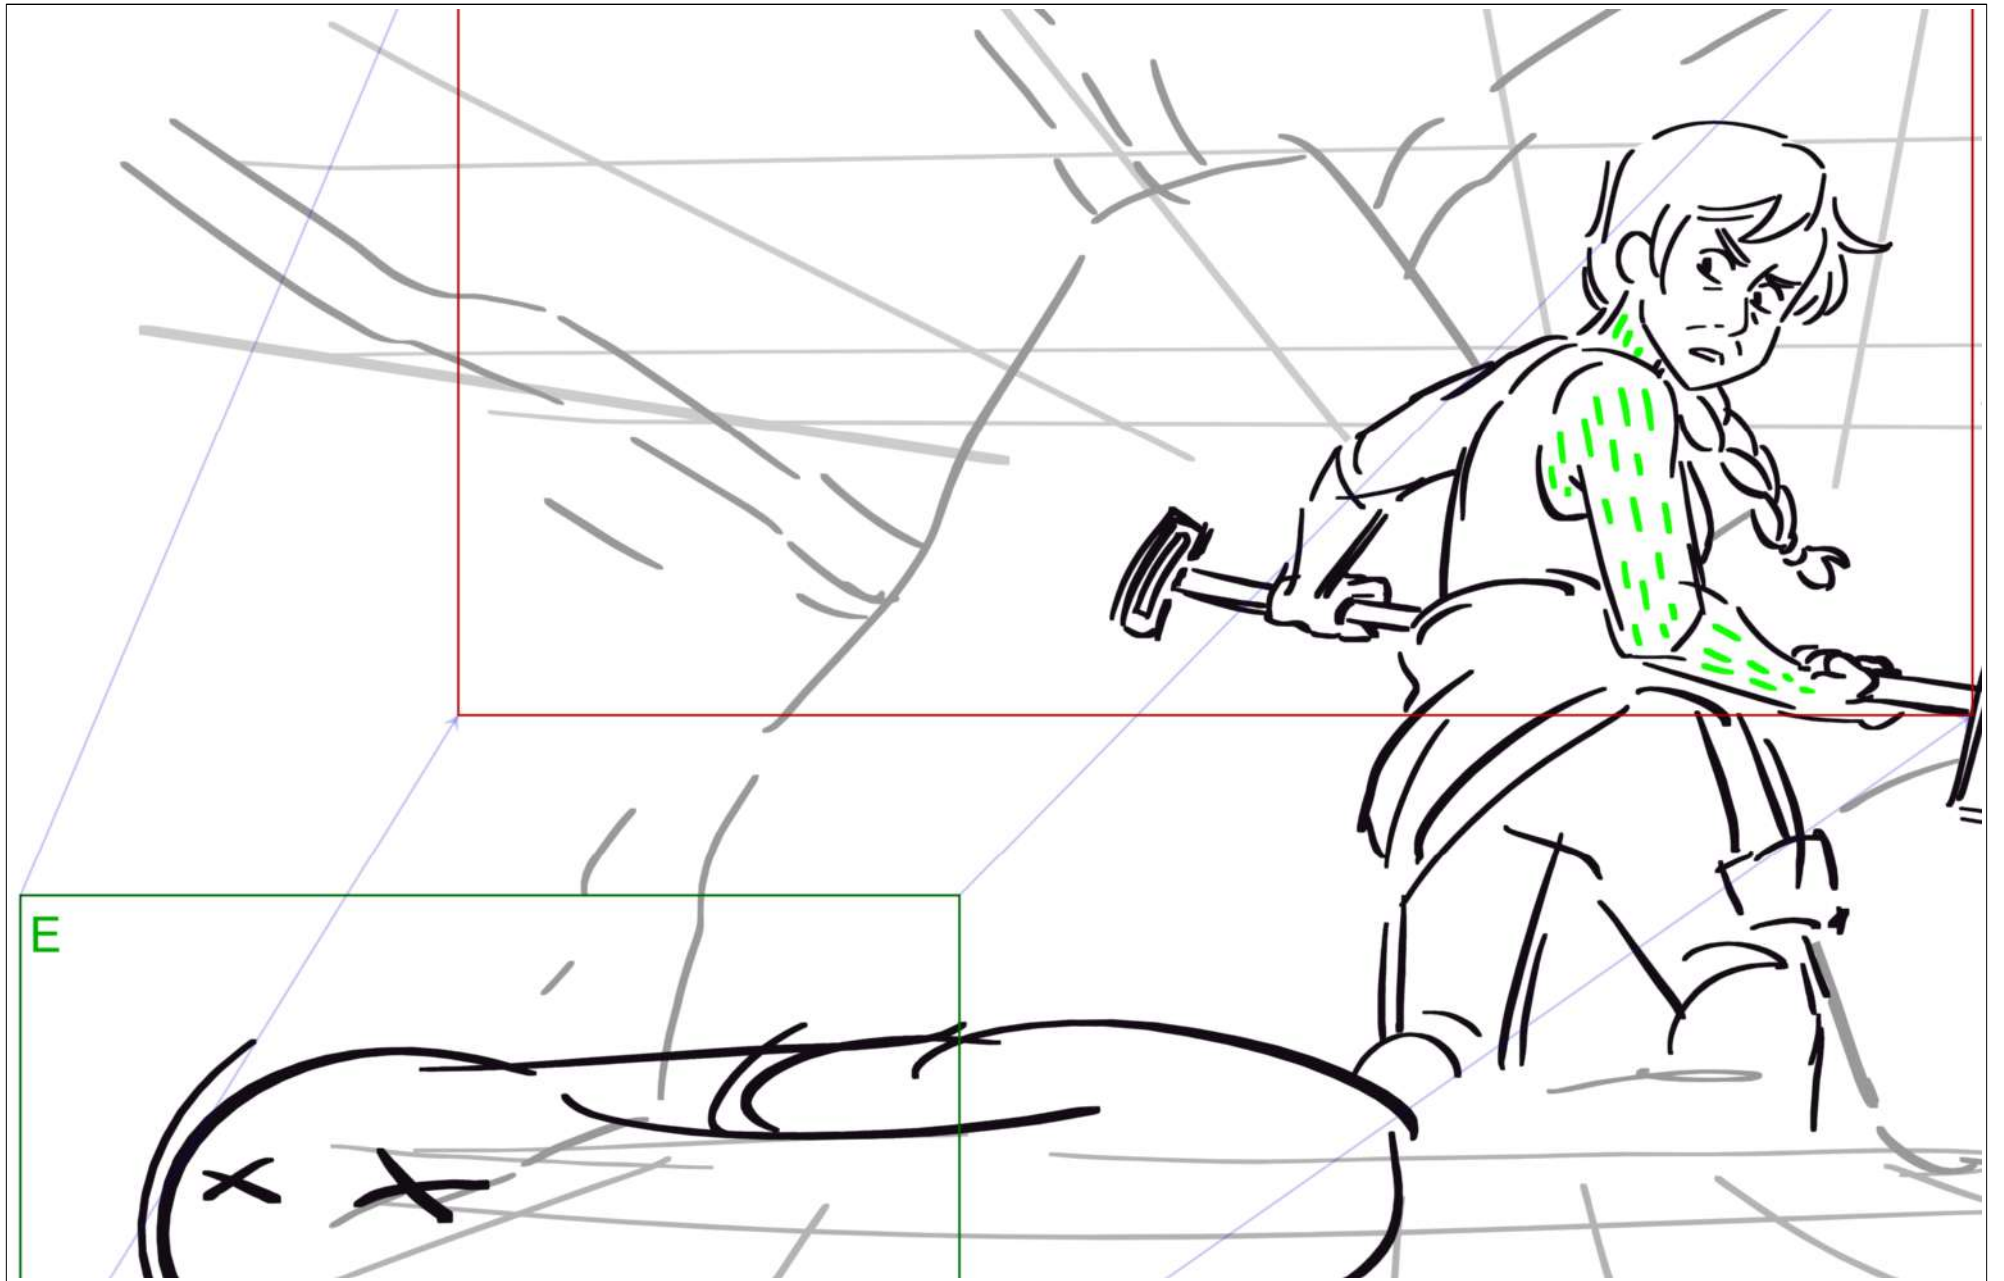

Scene	Duration	Panel	Duration
22	03:00	2	01:00

Scene	Duration	Panel	Duration
22	03:00	3	01:00

Scene	Duration	Panel	Duration
23	04:00	1	01:00

Scene	Duration	Panel	Duration
23	04:00	2	01:00

Scene	Duration	Panel	Duration
23	04:00	3	01:00