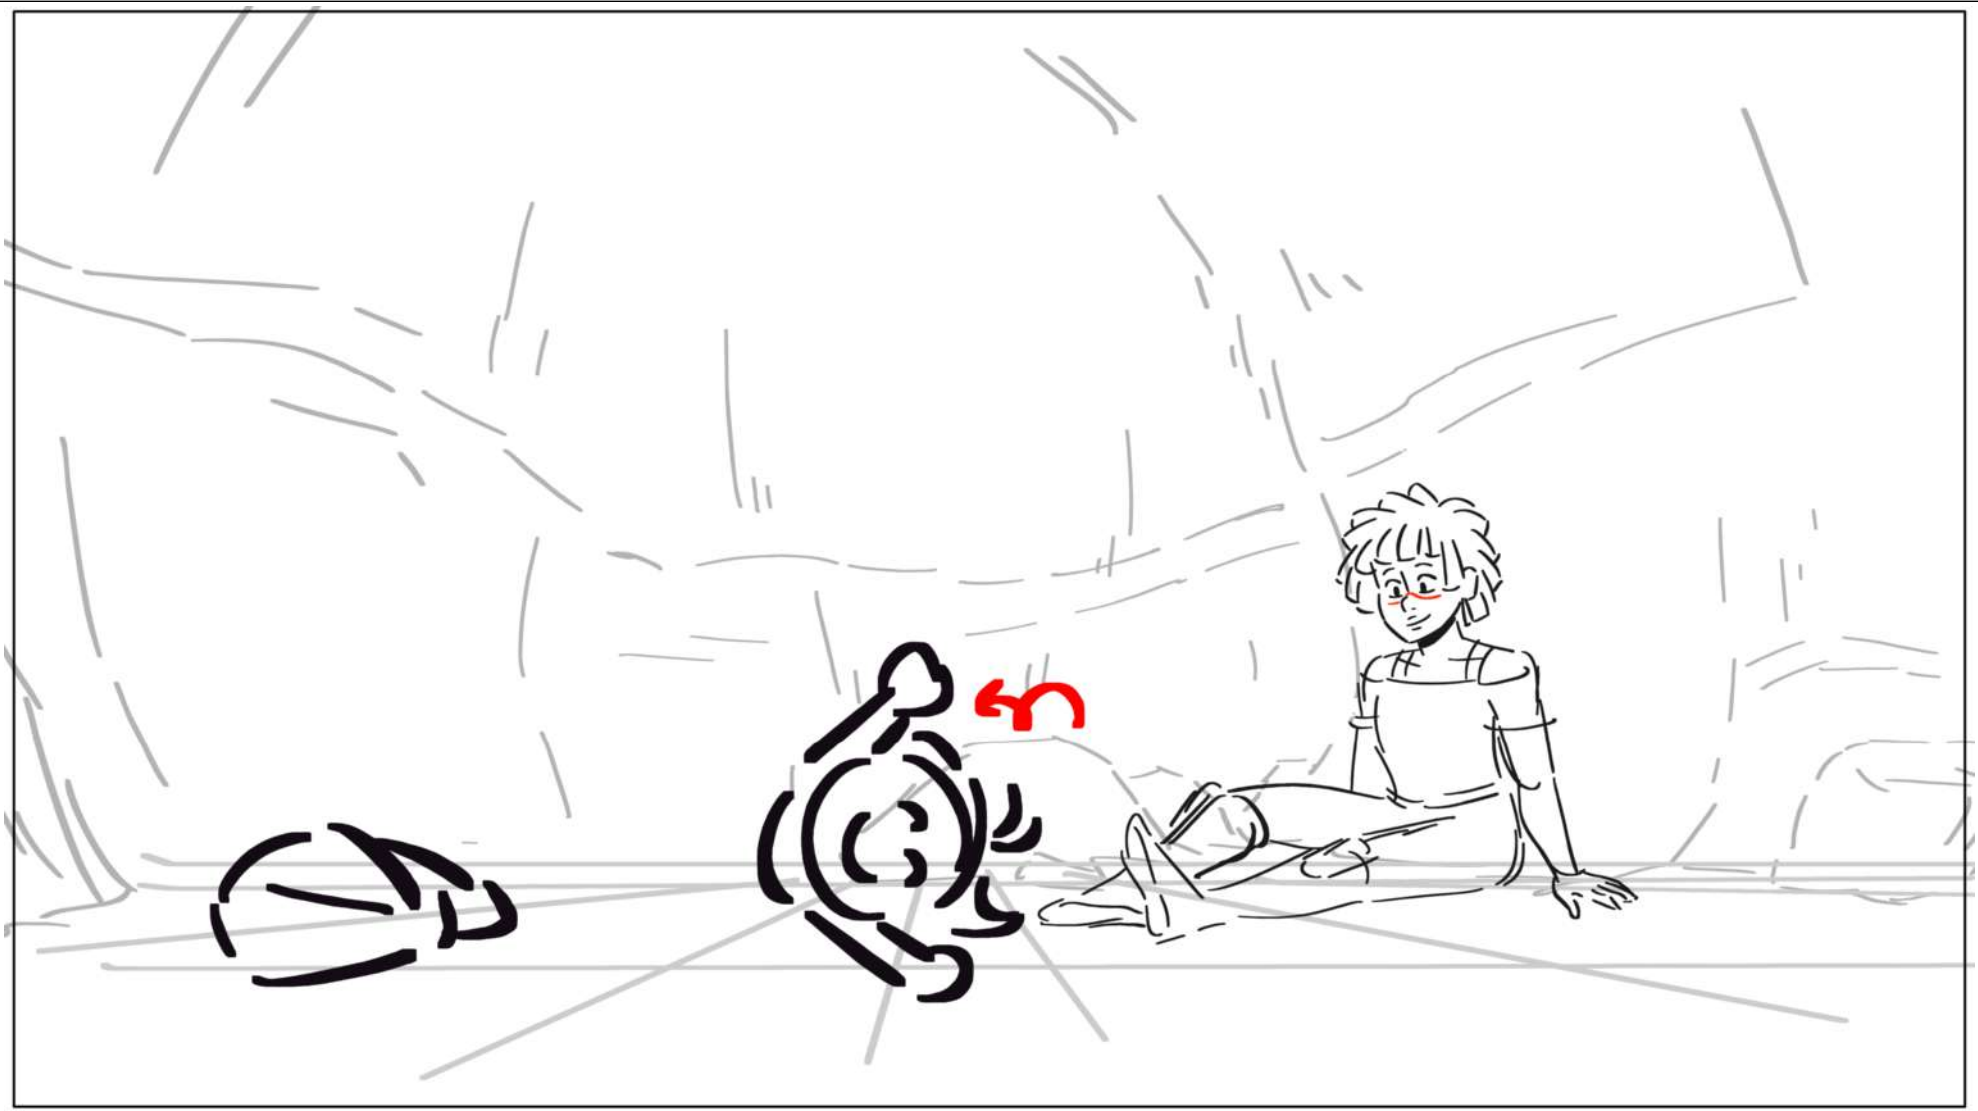

Scene	Duration	Panel	Duration
7	07:00	2	01:00