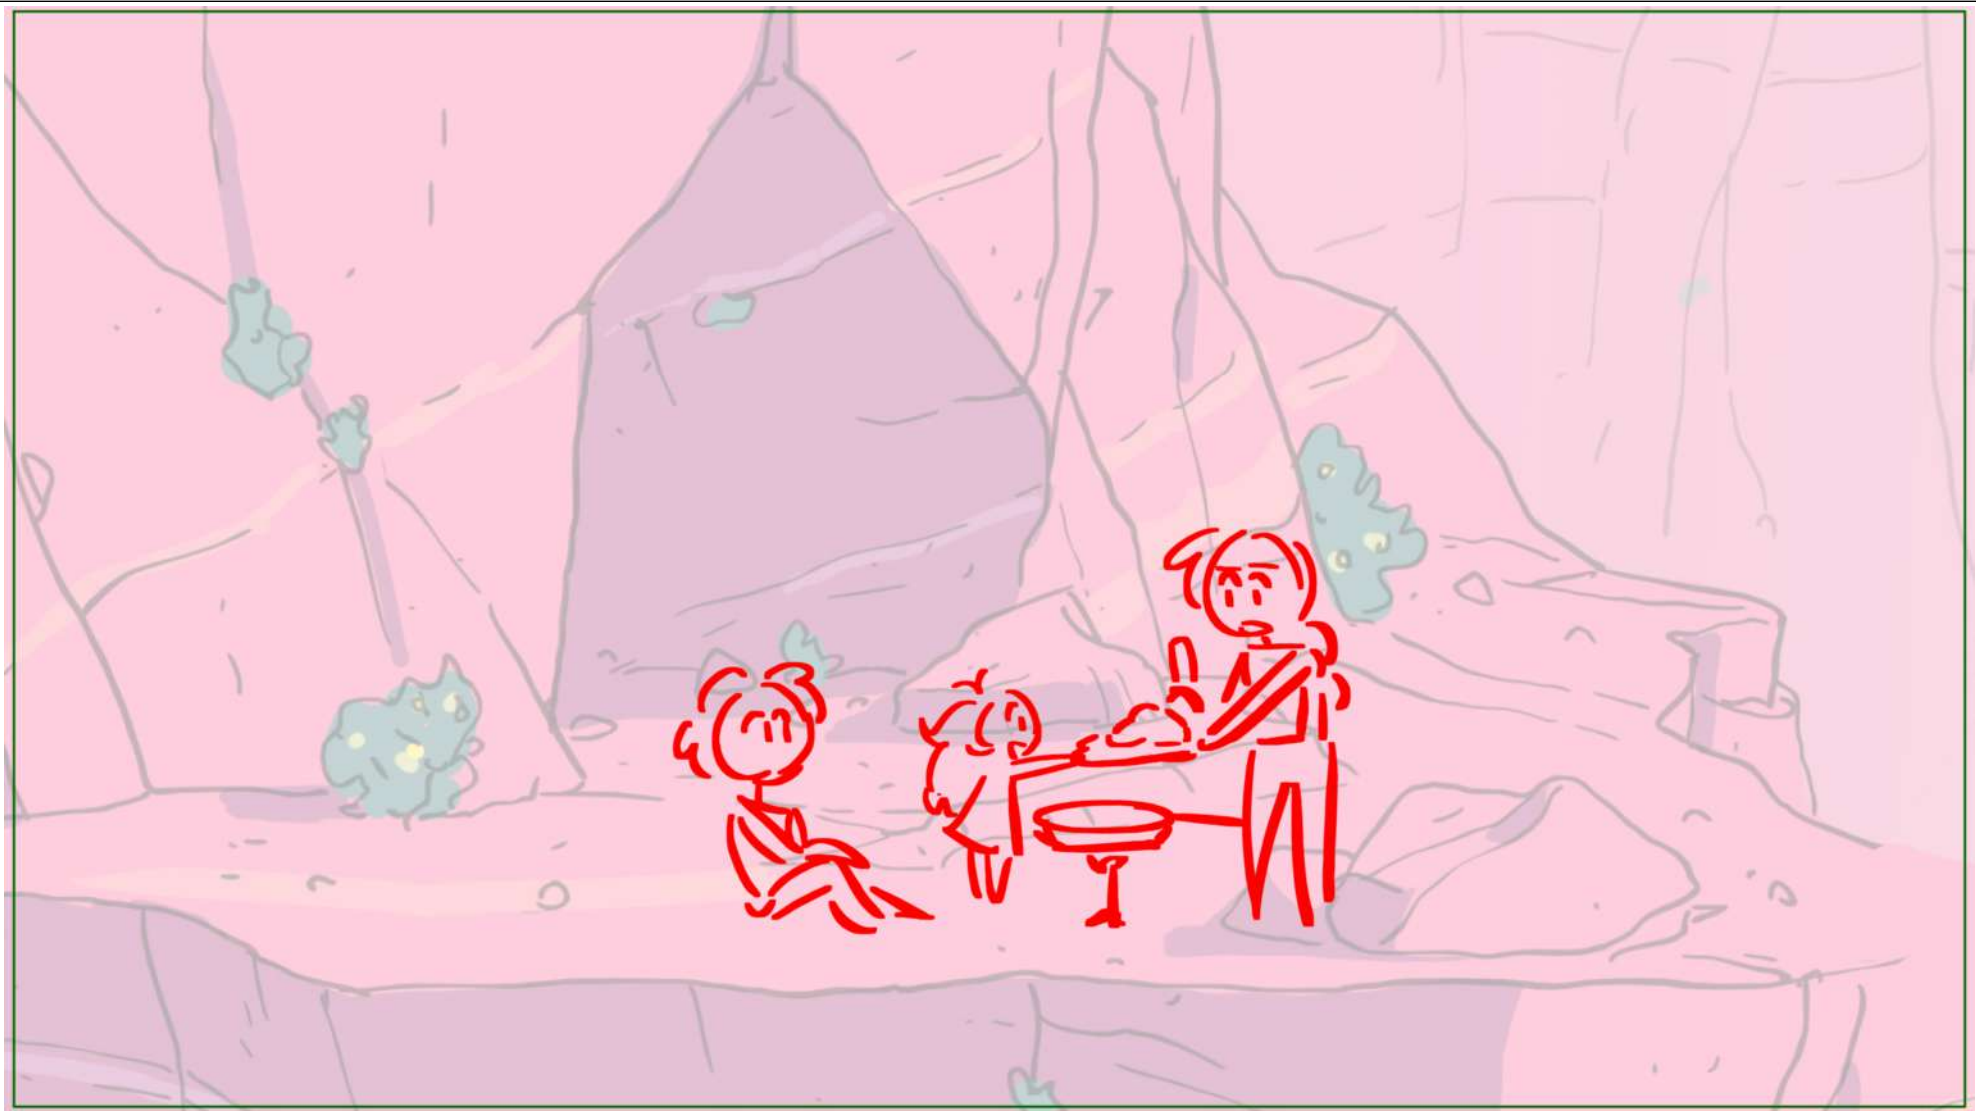

Scene	Duration	Panel	Duration
38	06:00	6	01:00

Dialog
AMELIA
eggs.