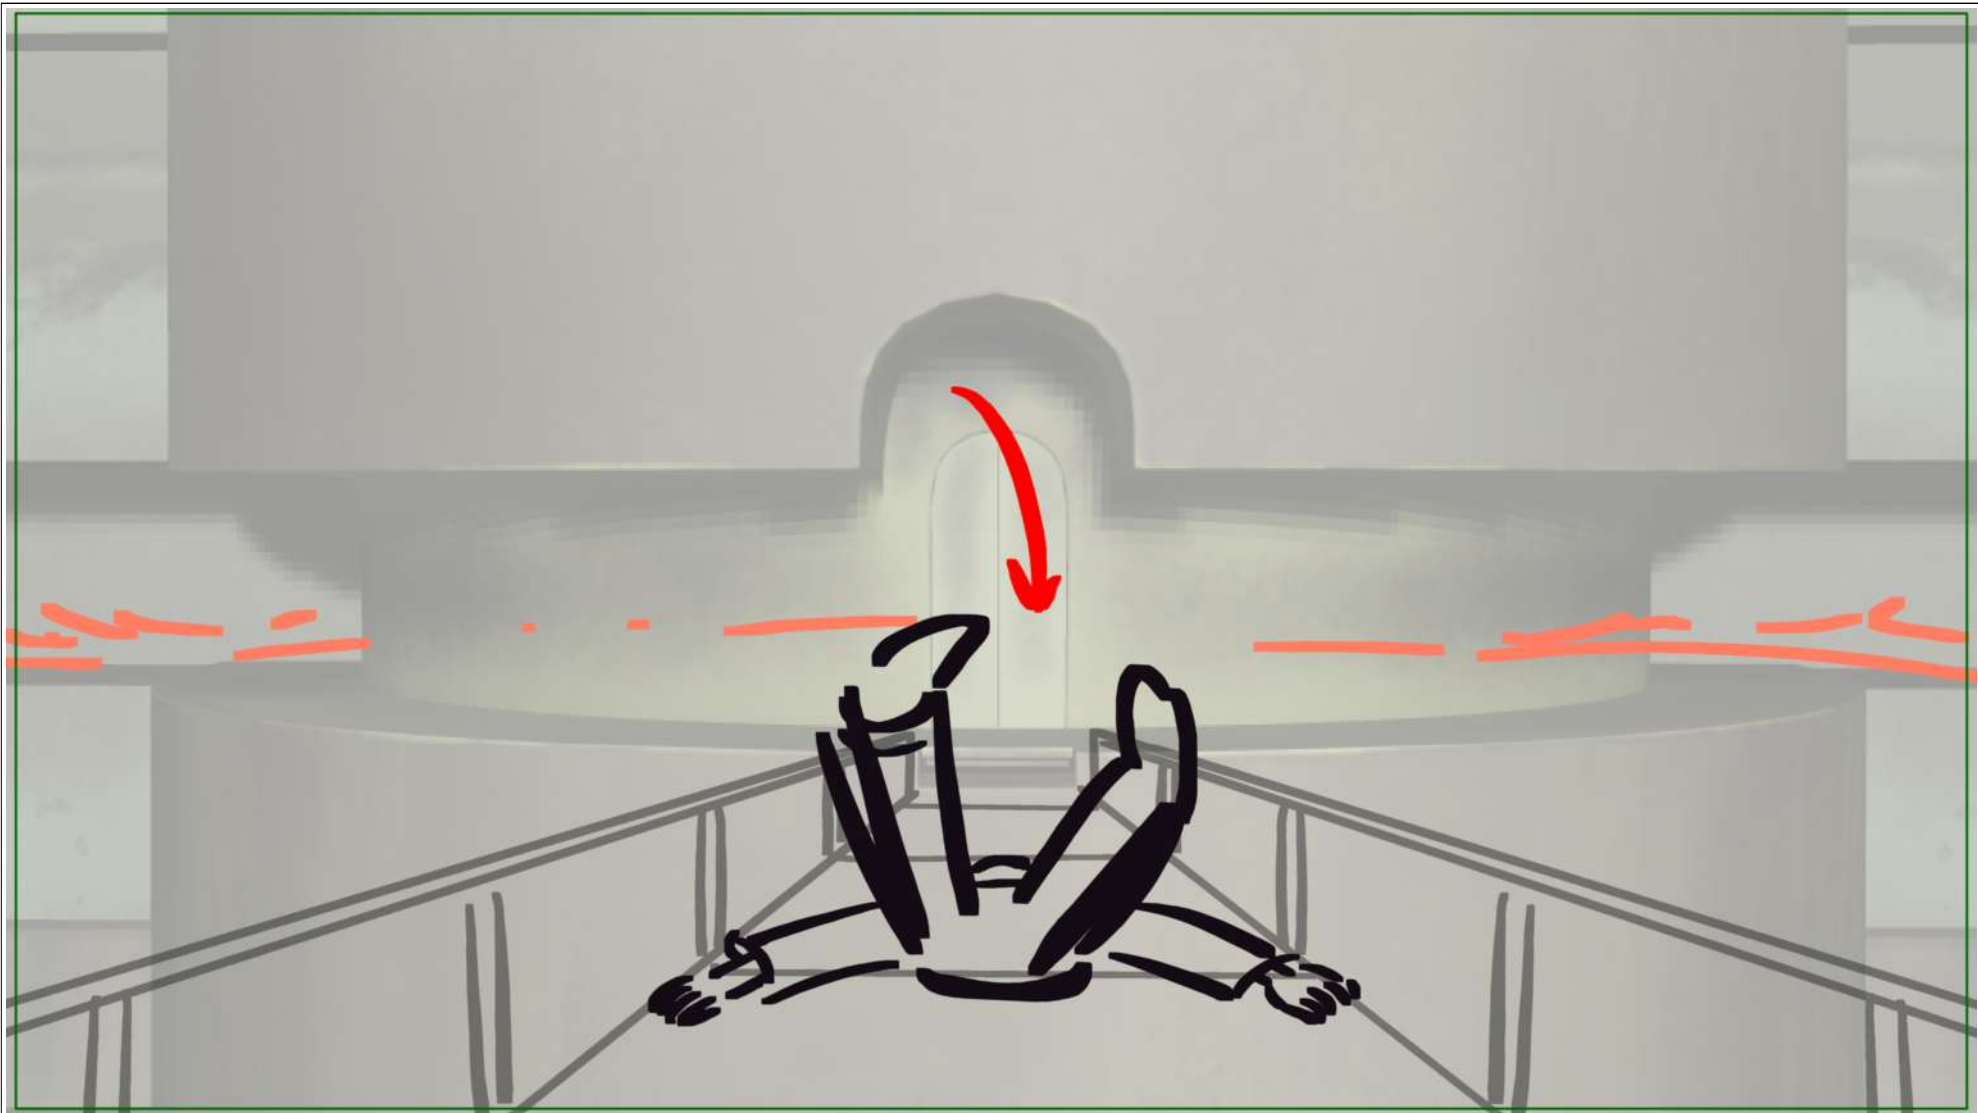

Scene	Duration	Panel	Duration
57_A	04:00	4	01:00

Scene	Duration	Panel	Duration
58	05:00	1	01:00

Dialog
SIMON EATS SHIT

Scene	Duration	Panel	Duration
58	05:00	2	01:00

Scene	Duration	Panel	Duration
58	05:00	3	01:00