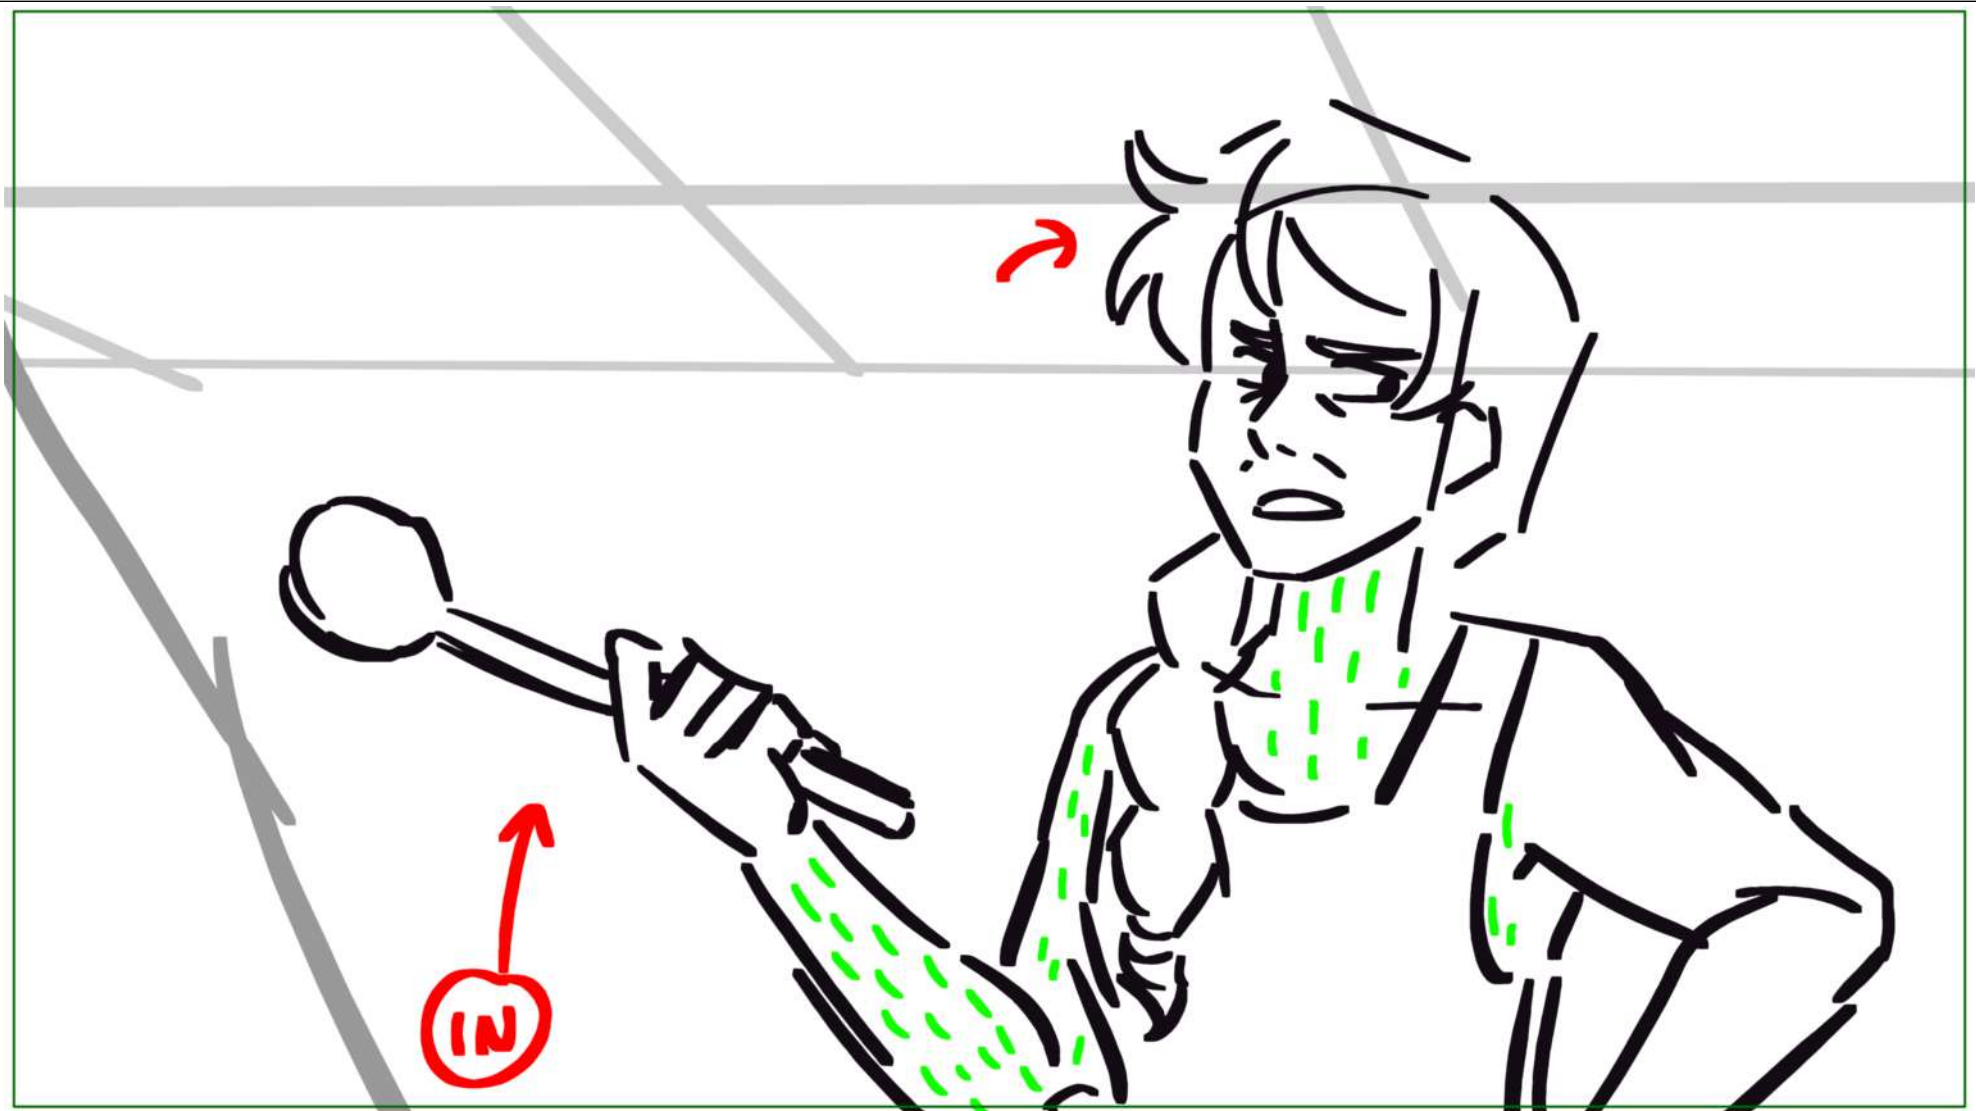

Dialog
AMELIA
Six-ish burnt

Scene	Duration	Panel	Duration
38	06:00	6	01:00

Dialog
AMELIA
eggs.

Scene	Duration	Panel	Duration
39	03:00	1	01:00

Dialog
AMELIA
Probably should have mentioned

Scene	Duration	Panel	Duration
39	03:00	2	01:00