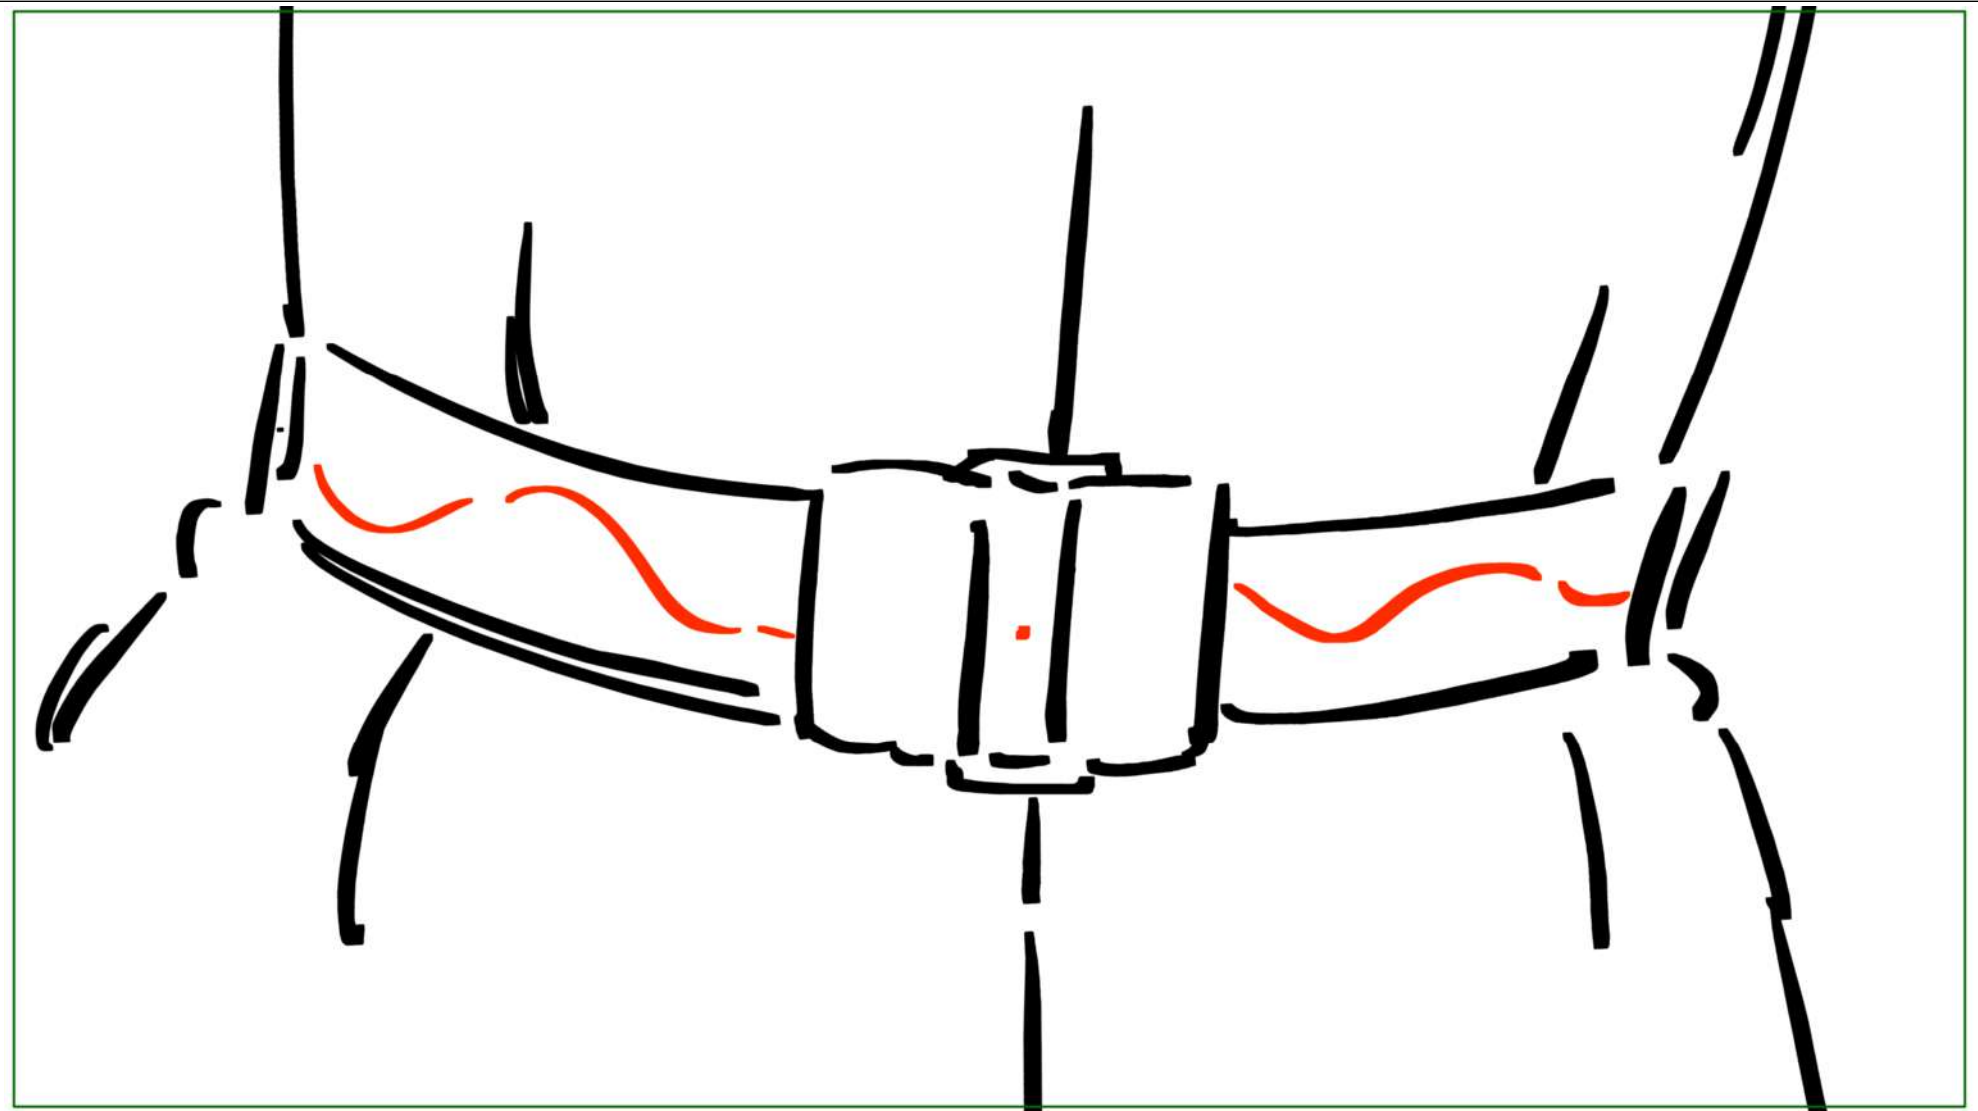

Scene	Duration	Panel	Duration
62	03:00	2	01:00