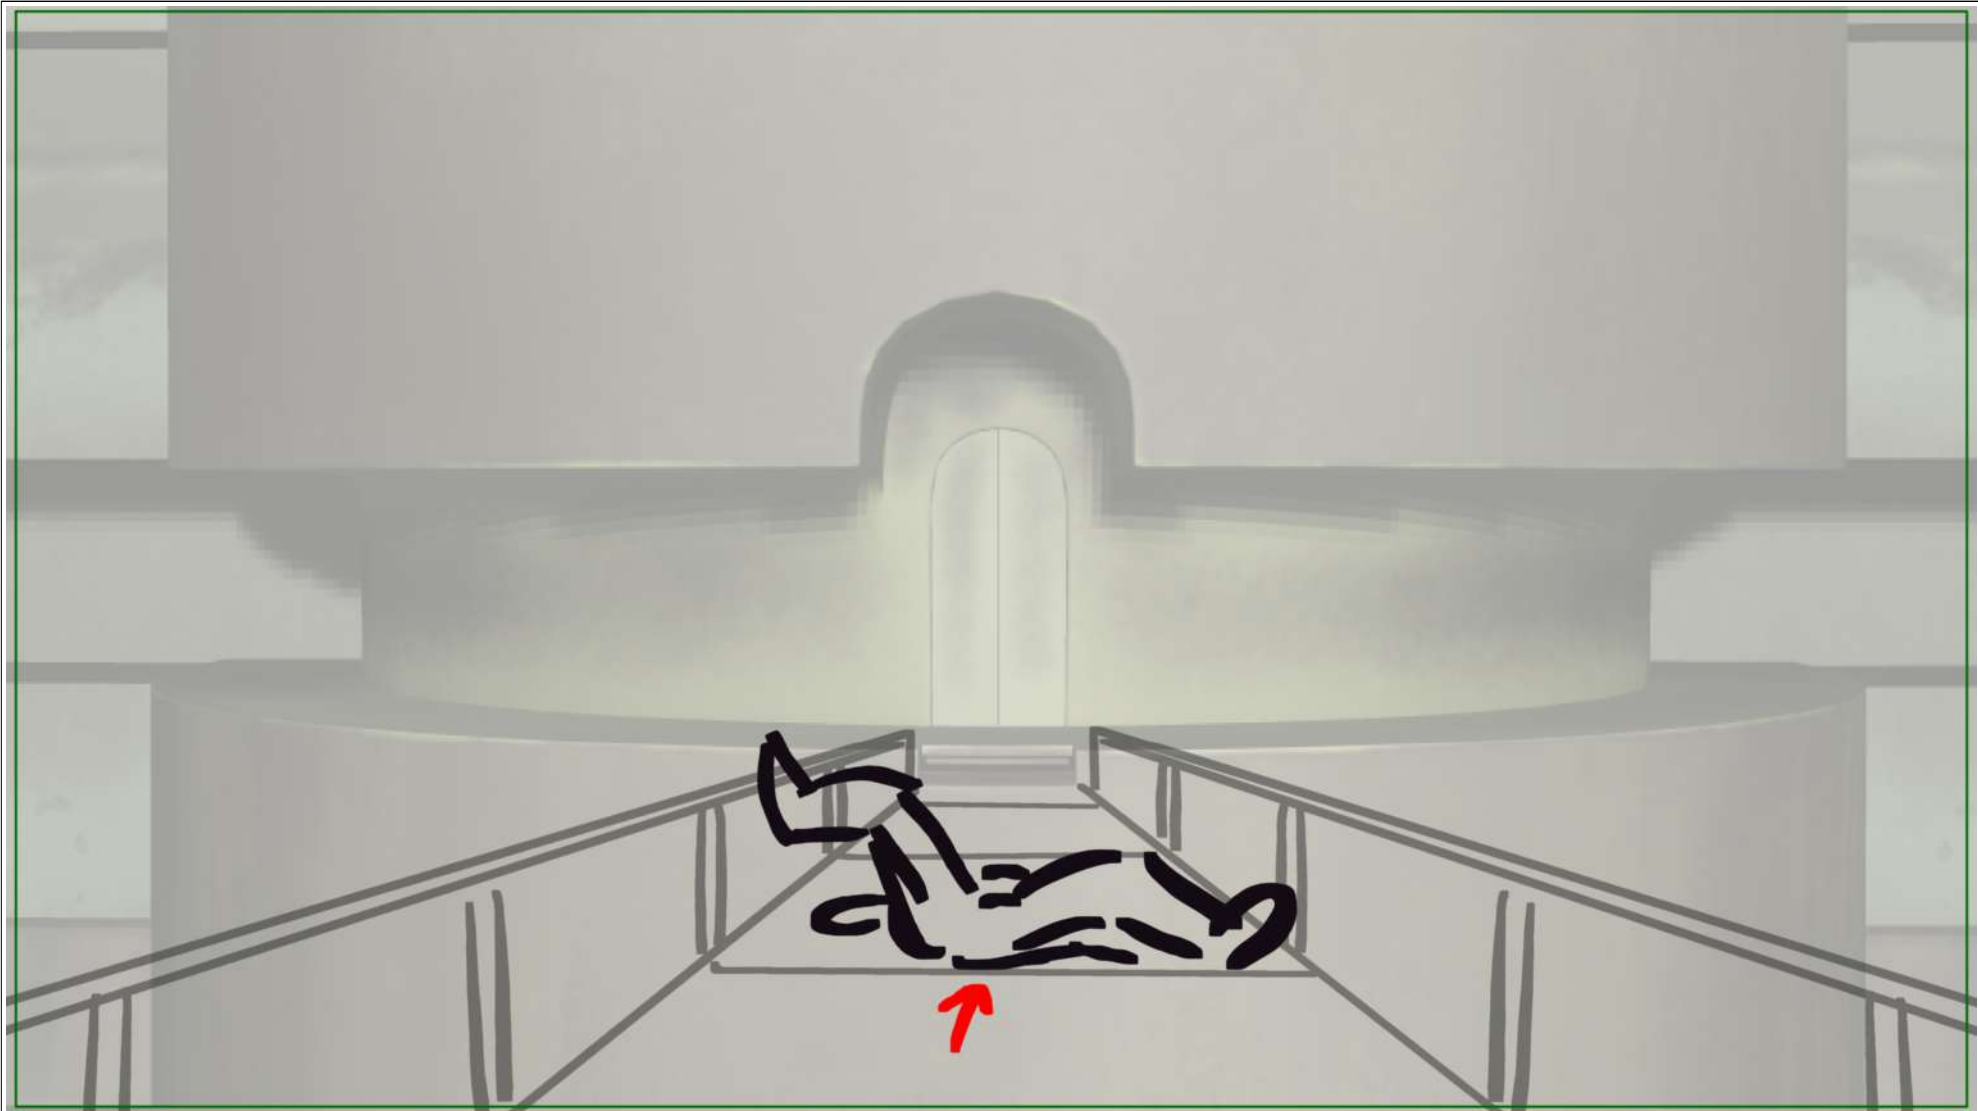

Scene	Duration	Panel	Duration
58	05:00	4	01:00