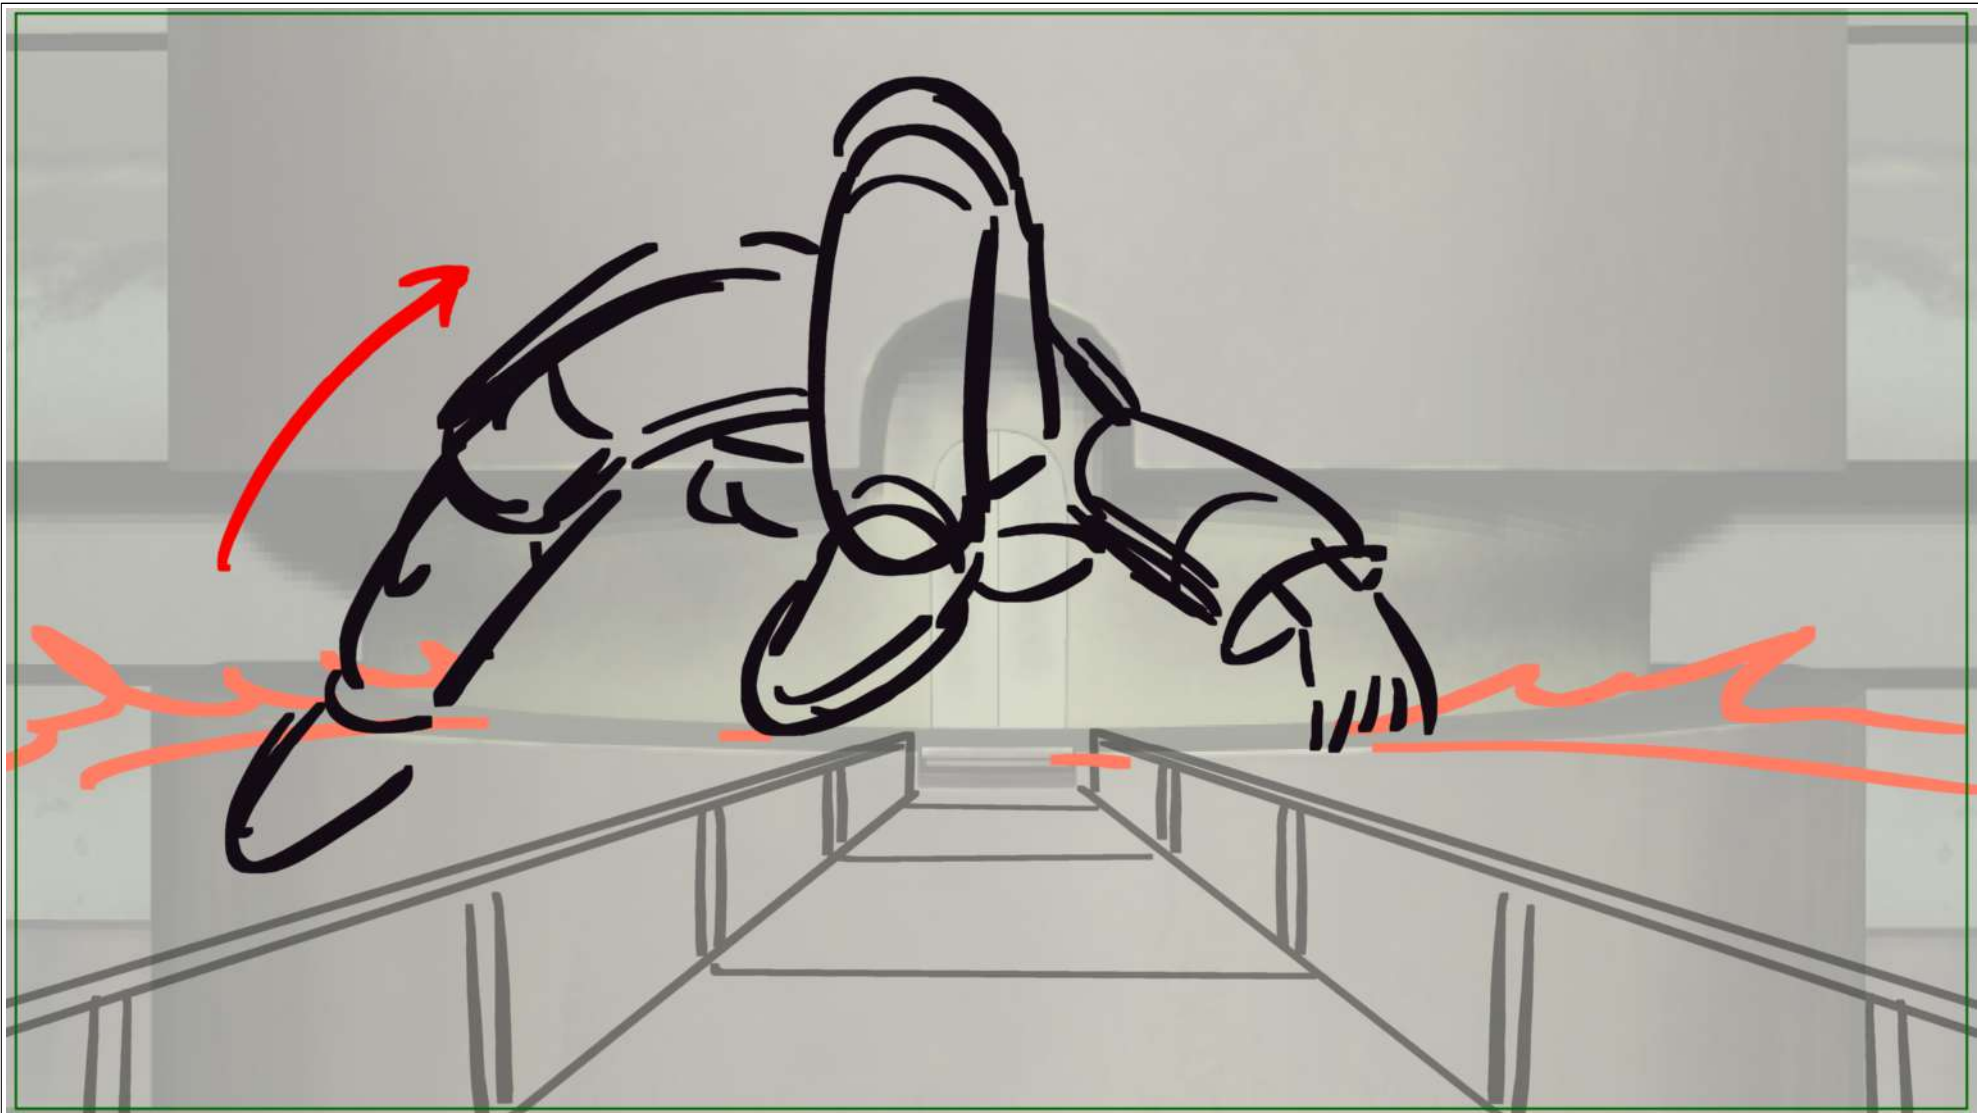

Scene	Duration	Panel	Duration
57_A	04:00	4	01:00

Scene	Duration	Panel	Duration
58	05:00	1	01:00

Dialog
SIMON EATS SHIT

Scene	Duration	Panel	Duration
58	05:00	2	01:00

Scene	Duration	Panel	Duration
58	05:00	3	01:00