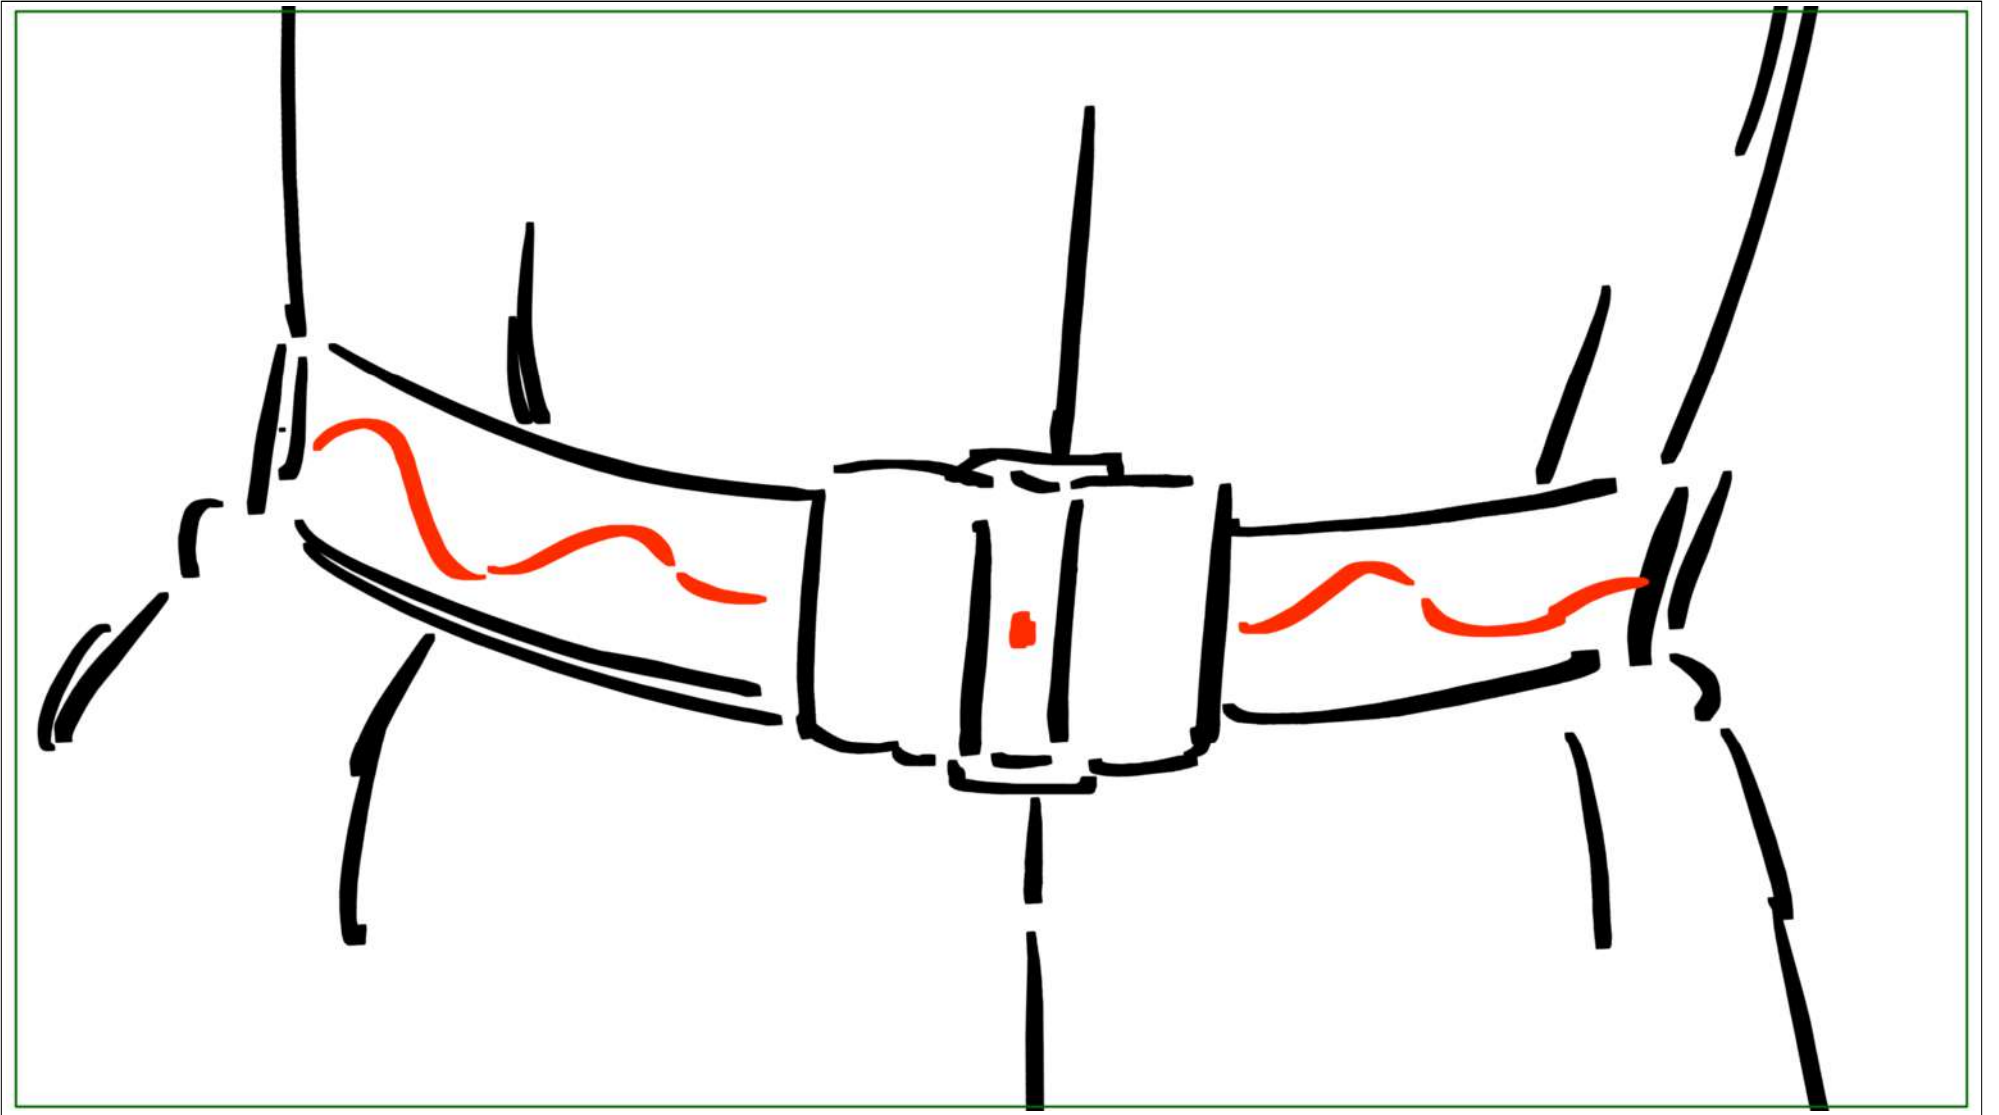

Scene	Duration	Panel	Duration
62	03:00	1	01:00