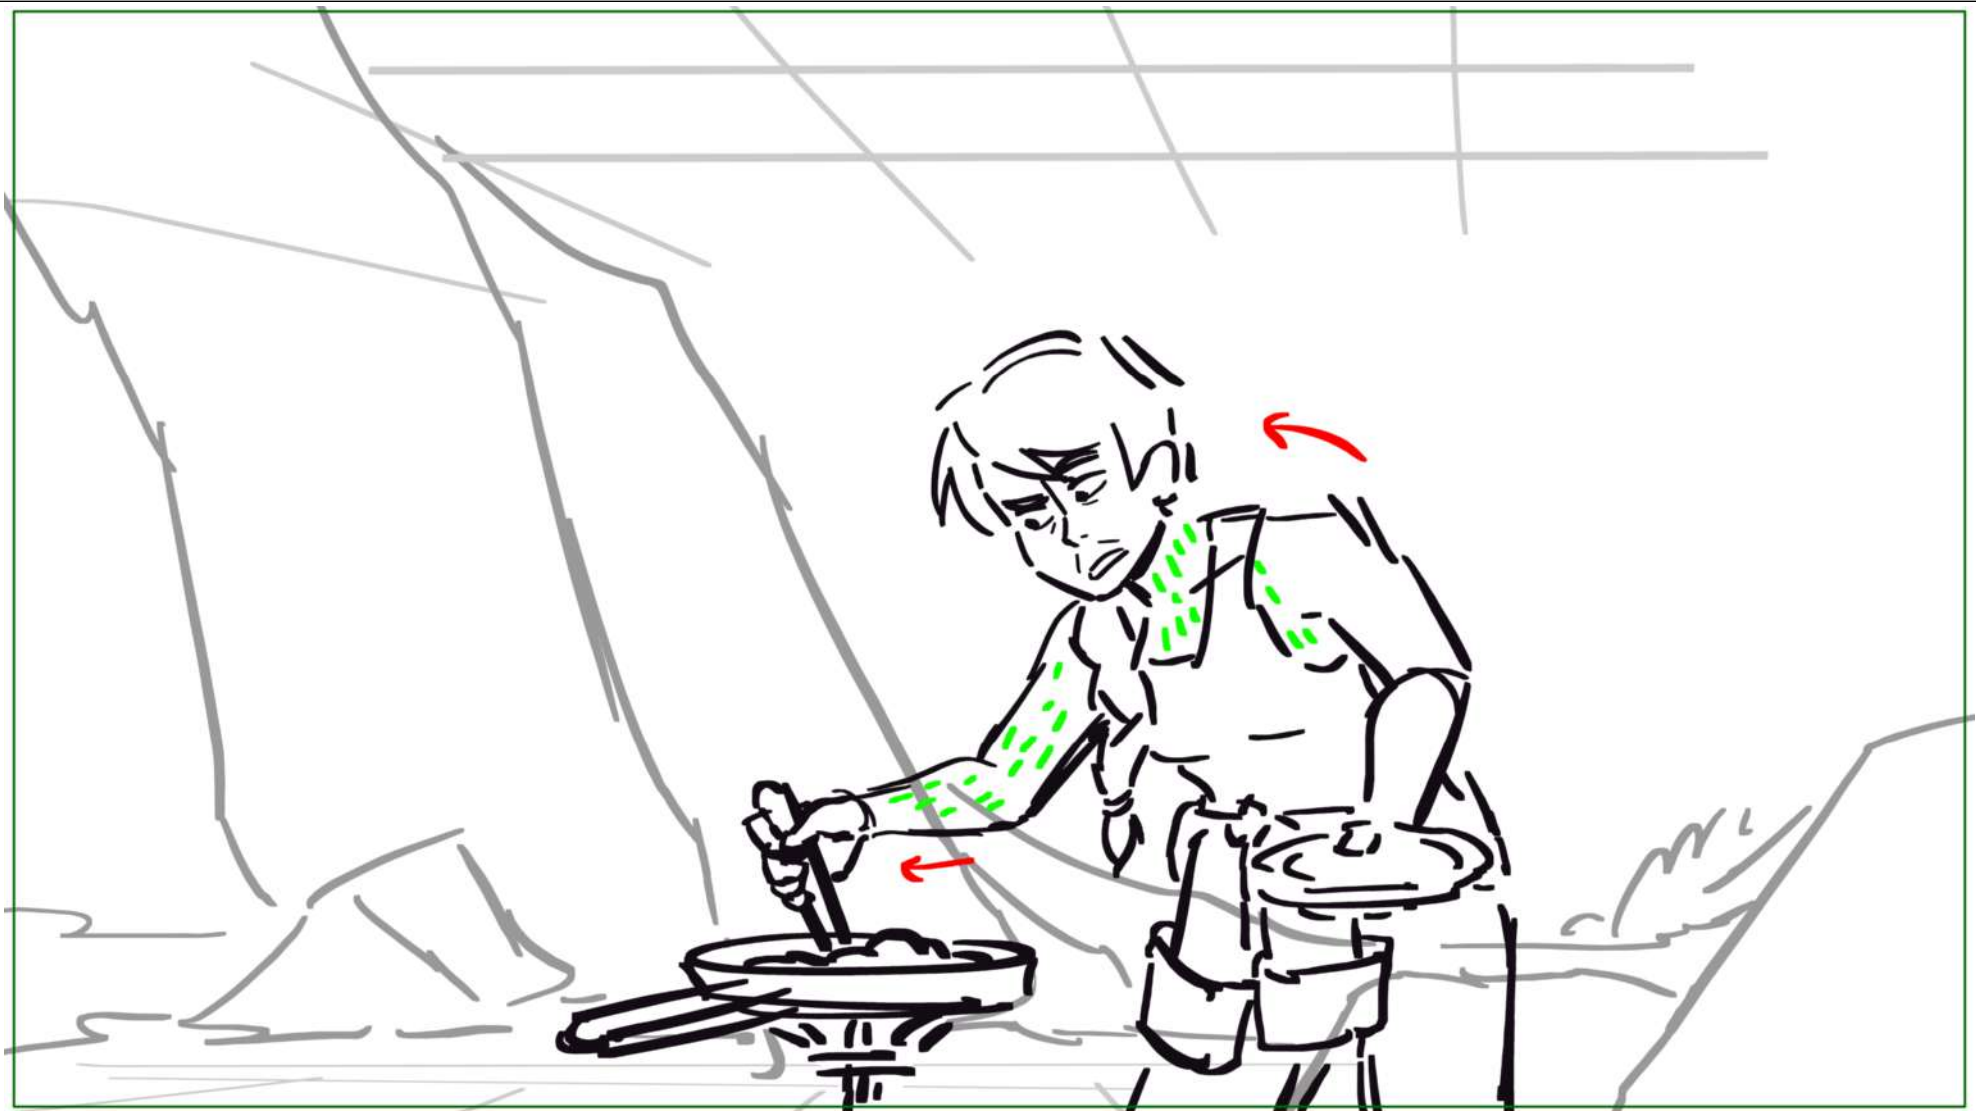

Scene	Duration	Panel	Duration
35	05:00	3	01:00

Dialog
AMELIA
a stray digit