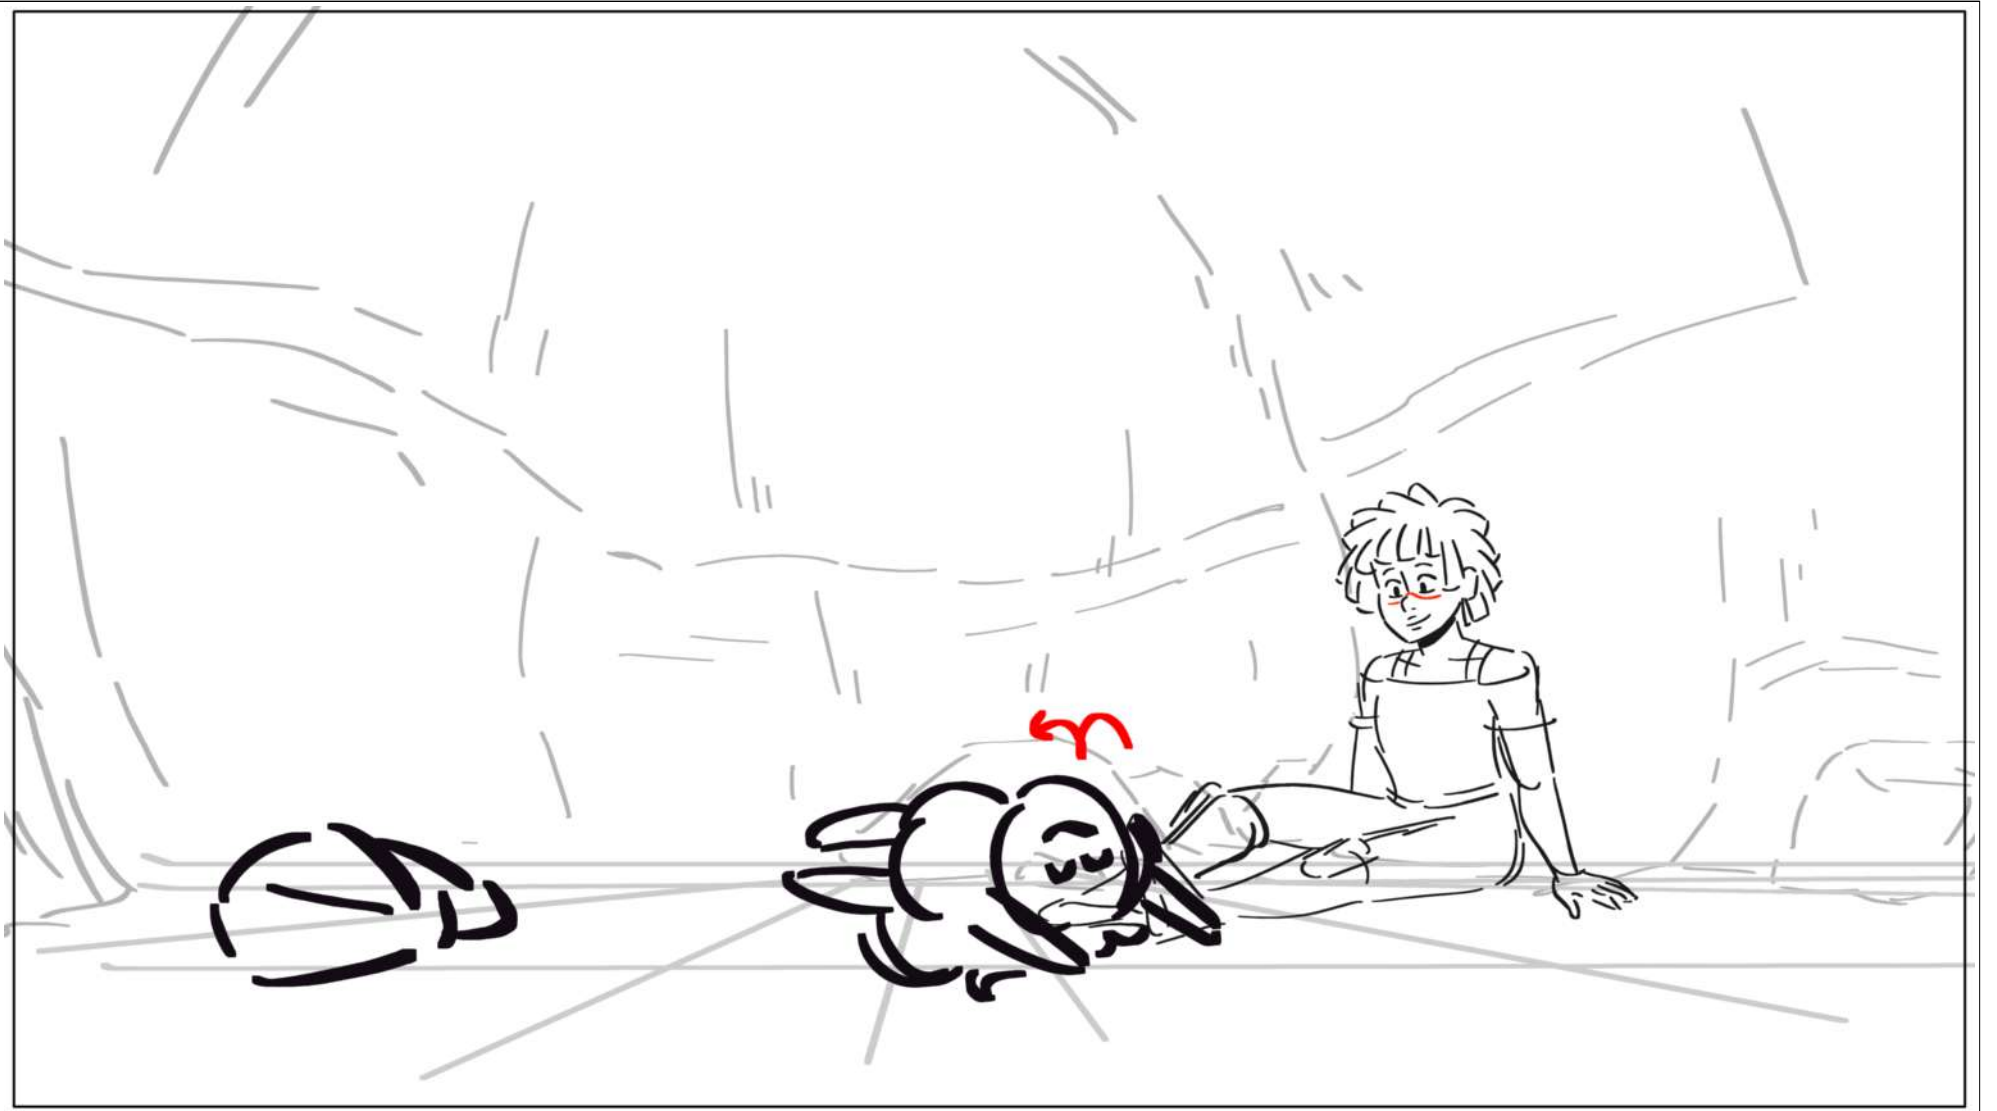

Scene	7	Duration	07:00	Panel	1	Duration	01:00